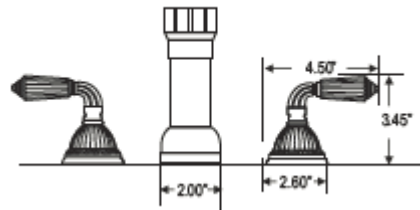

BIDETS

Bidet Set With Vacuum Breaker

TR70

Handle/Escutcheon: L59E1

Codes and Standards

- ADA

ALTMANS RESERVES THE RIGHT TO MODIFY AND CHANGE SPECIFICATIONS AT ANY TIME. PLEASE VERIFY DIMENSIONS PRIOR TO INSTALLATION