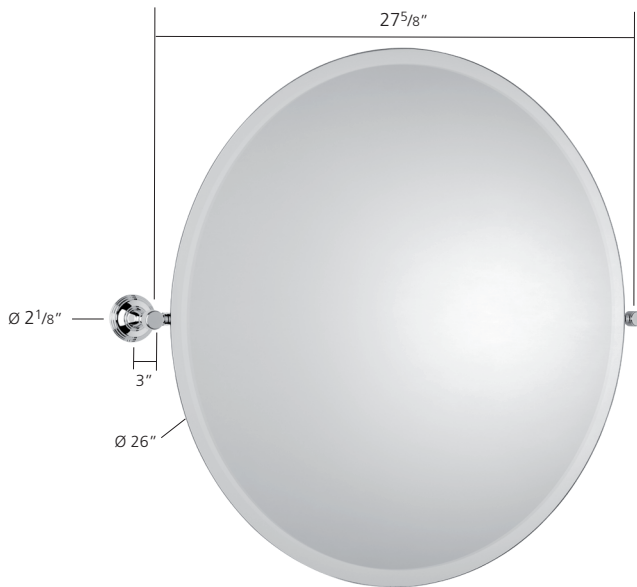

L6745-XL
Tilting mirror

Finishes: Chrome
Polished nickel
Satin nickel
Antique gold

UK and Worldwide Customer Service Team:
+44 (0)121 766 4200
www.samuel-heath.co.uk

USA Customer Service Team:
www.samuel-heath.com