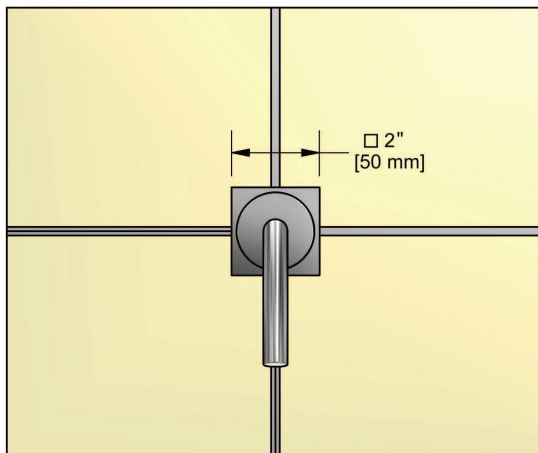

Sizes, models and finishes may differ from those presented.

Warranty

The Riobel inc. product carries a limited LIFETIME warranty on the finish Chrome, Gold (PVD), Brushed nickel (PVD), Night brushed (PVD), Polished nickel (PVD) and all working parts and is guaranteed from the initial date of purchase against all manufacturing defects. Other finished 1 year.

Customer Service

Ontario, West Canada : 888-287-5354 Quebec, Maritimes, United States : 866-473-8442