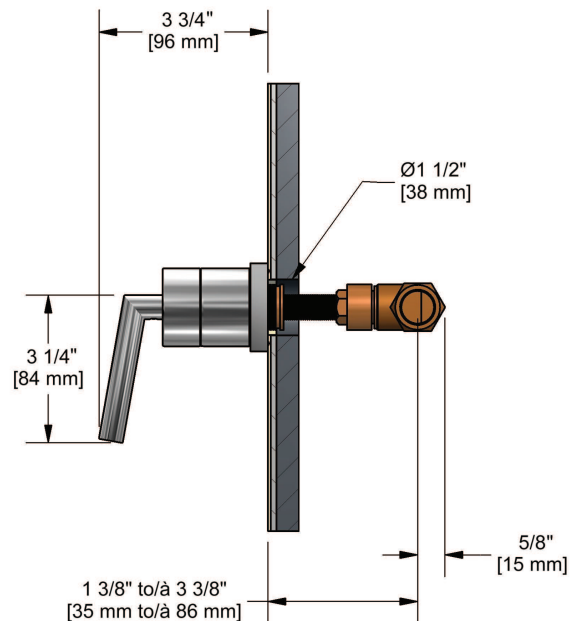

1/2" shut-off valve
EXTQ20LXX

Specifications

Descriptions

- 1/2" inlet female NPT
- 1/2" ceramic cartridge

Available colors

- C : Chrome
- BN : Brushed nickel (PVD)

Cartridges

- 401-451

Certifications

- CSA B125.1
- ASME A112.18.1
- CMR248 Approval

Sizes, models and finishes may differ from those presented.

Warranty

The Riobel inc. product carries a limited LIFETIME warranty on the finish Chrome, Gold (PVD), Brushed nickel (PVD), Night brushed (PVD), Polished nickel (PVD) and all working parts and is guaranteed from the initial date of purchase against all manufacturing defects. Other finished 1 year.