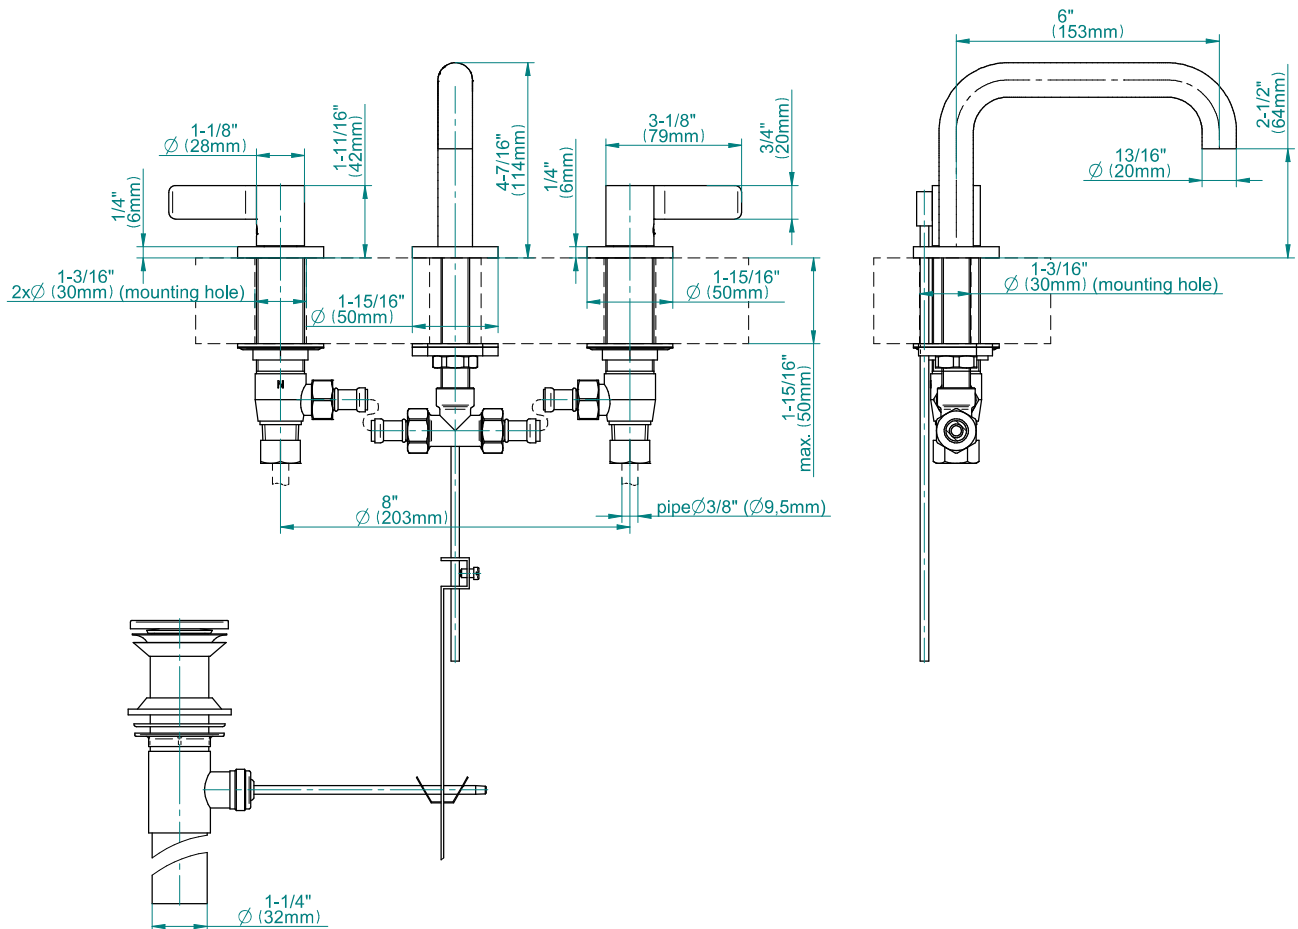

G-6710-LM46B

Terra Collection

Widespread Lavatory Faucet

GRAFF[®]
CUTTING EDGE DESIGN

Product Features

- Installs on 8" Centers
- Aerated flow rate ≤ 1.5 max gpm
- 1-3/16" hole cutout (x3)
- Includes pop-up drain assembly w/lift rod and overflow

- Matching decorative trap
G-9970

Code Compliance

- ADA
- CALGreen

Warranty

- Limited lifetime warranty

For complete warranty information go to www.graff-faucets.com/en-nam/warranty

The measurements shown are for reference only. Products and specifications shown are subject to change without notice. Revised 06/2014