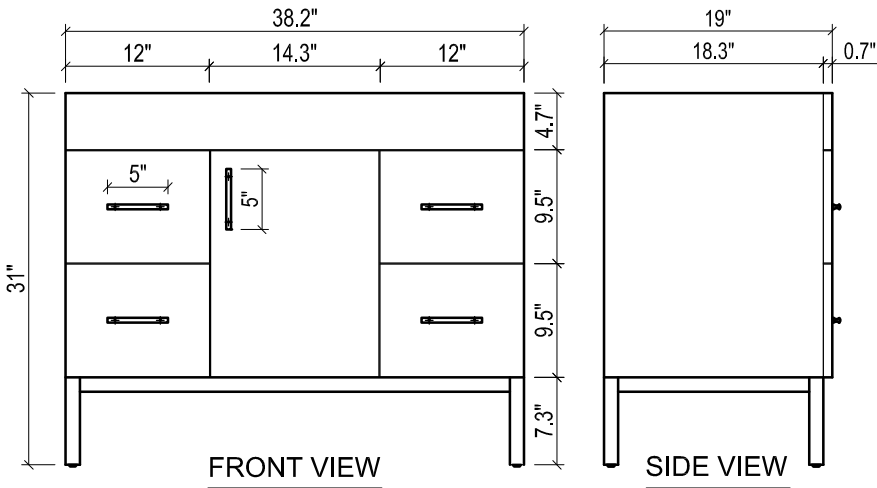

DAYTONA FOR MILANO

- WALL HUNG option is also available for this model.
Vanity height without legs is 23.7".
- Quality metal BLUM (or BLUM equivalent) soft-closing hinges and/or drawer hardware are included.

MILANO CERAMIC SINK

TOP VIEW

FRONT VIEW

BACK VIEW