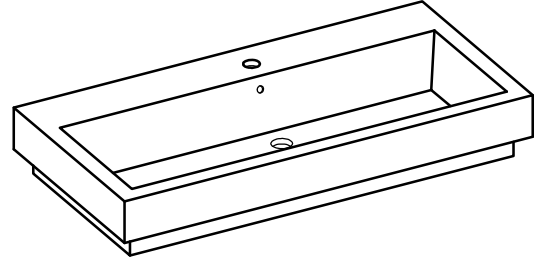

DAYTONA FOR MILANO

- WALL HUNG option is also available for this model.
Vanity height without legs is 23.7".
- Quality metal BLUM (or BLUM equivalent) soft-closing hinges and/or drawer hardware are included.

MILANO CERAMIC SINK

TOP VIEW

FRONT VIEW

BACK VIEW