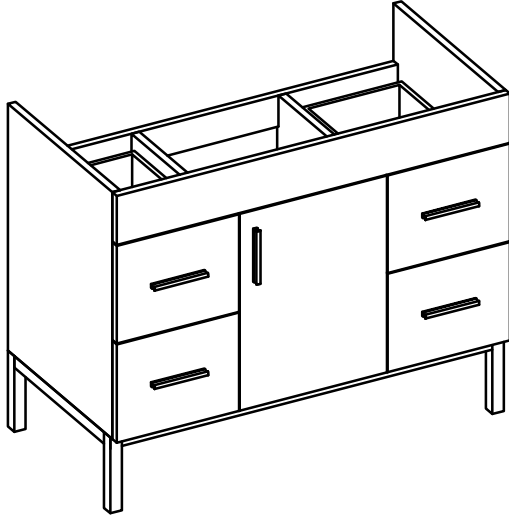

DAYTONA FOR MILANO

- WALL HUNG option is also available for this model.
Vanity height without legs is 23.7".
- Quality metal BLUM (or BLUM equivalent) soft-closing hinges and/or drawer hardware are included.

MILANO CERAMIC SINK

TOP VIEW

FRONT VIEW

BACK VIEW