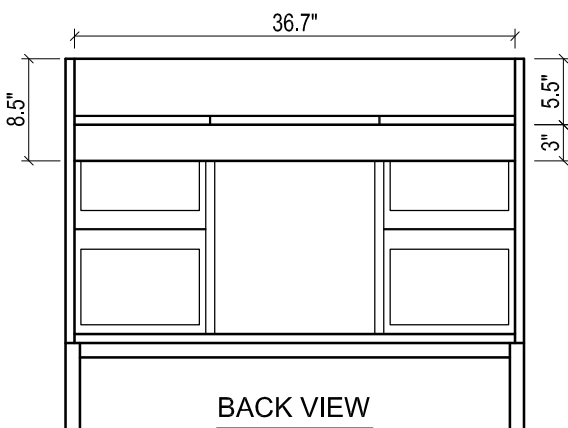

DAYTONA FOR MILANO

- WALL HUNG option is also available for this model.
Vanity height without legs is 23.7".
- Quality metal BLUM (or BLUM equivalent) soft-closing hinges and/or drawer hardware are included.

MILANO CERAMIC SINK

TOP VIEW

FRONT VIEW

BACK VIEW