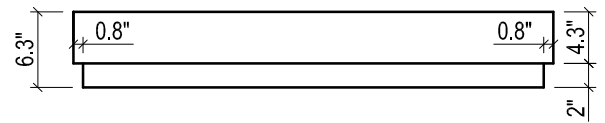

DAYTONA FOR MILANO

- WALL HUNG option is also available for this model.
Vanity height without legs is 23.7".
- Quality metal BLUM (or BLUM equivalent) soft-closing hinges and/or drawer hardware are included.

MILANO CERAMIC SINK

TOP VIEW

FRONT VIEW

BACK VIEW