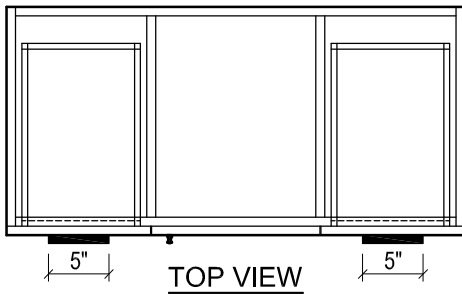

DAYTONA FOR MILANO

- WALL HUNG option is also available for this model.
Vanity height without legs is 23.7".
- Quality metal BLUM (or BLUM equivalent) soft-closing hinges and/or drawer hardware are included.

MILANO CERAMIC SINK

TOP VIEW

FRONT VIEW

BACK VIEW