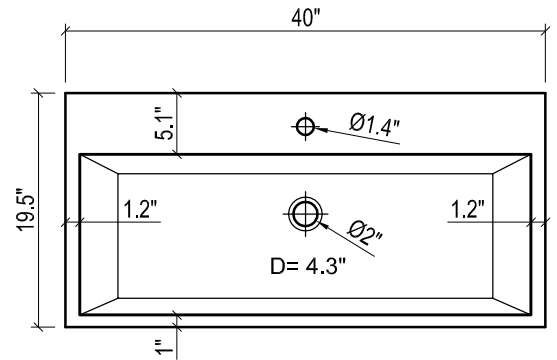

DAYTONA FOR MILANO

- WALL HUNG option is also available for this model.
Vanity height without legs is 23.7".
- Quality metal BLUM (or BLUM equivalent) soft-closing hinges and/or drawer hardware are included.

MILANO CERAMIC SINK

TOP VIEW

FRONT VIEW

BACK VIEW