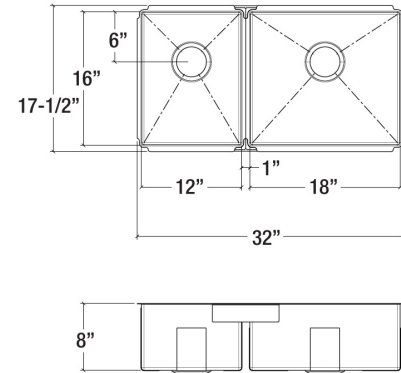

003936 J7®

Project name: _____

Specifier: _____ Contractor: _____

Features

- Handcrafted in Canada using recycled American stainless steel
- Commercial grade
- 16 ga material thickness
- Corrosion resistant 304 series stainless steel (18/10)
- Elegant no. 4 brushed finish (appliance finish)
- Highly efficient sound deadening pads
- Practical flat sink bottom and straight bowl sides
- Stylish and functional bowl bottom grooves
- Optional in-bowl storage drawer
- Rear 3 1/2" drain placement
- Limited lifetime warranty

Sink dimensions

Model	Overall	Bowls	Depth	Cabinet Size*	Drain
003936	32" x 17 1/2"	LH 12" x 16" RH 18" x 16"	8" 8"	36"	3 1/2"
003934	32" x 17 1/2"	LH 18" x 16" RH 12" x 16"	8" 8"	36"	3 1/2"
003983	32" x 17 1/2"	LH 12" x 16" RH 18" x 16"	8" 10"	36"	3 1/2"
003991	32" x 17 1/2"	LH 18" x 16" RH 12" x 16"	10" 8"	36"	3 1/2"

* Cabinet Size is the Recommended Cabinet Size

Product specifications

Sink type to be undermount double bowl. Sink to be handcrafted from a single sheet of 16 ga stainless steel having 18/10 chrome/nickel content and a no.4 brushed finish. Sink to feature bowl bottom grooves, rear 3 1/2" drain placement and sound deadening pads. Sink overall dimensions to be 32" left-to-right and 17 1/2" front-to-back. LH Bowl dimensions to be 12" left-to-right and 16" front-to-back. RH Bowl dimensions to be 18" left-to-right and 16" front-to-back. Sink to feature 7mm radius corners. Sink to be Julien J7® collection model 003936 with bowl depth of 8" on LH bowl and 8" on RH bowl.