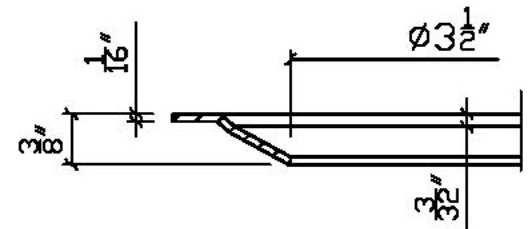

ES 3219

SCALE OF WATER OUTLET (4: 1)