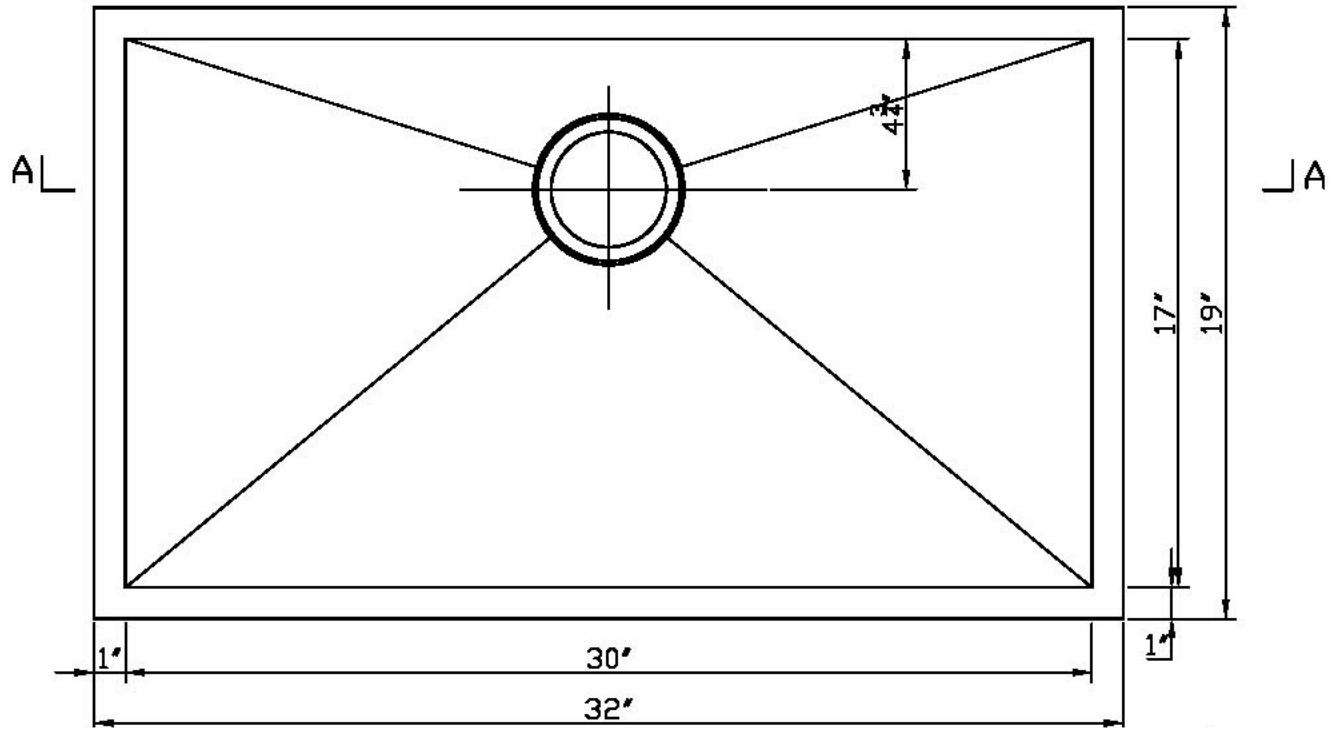

ES 3219

SCALE OF WATER OUTLET (4: 1)