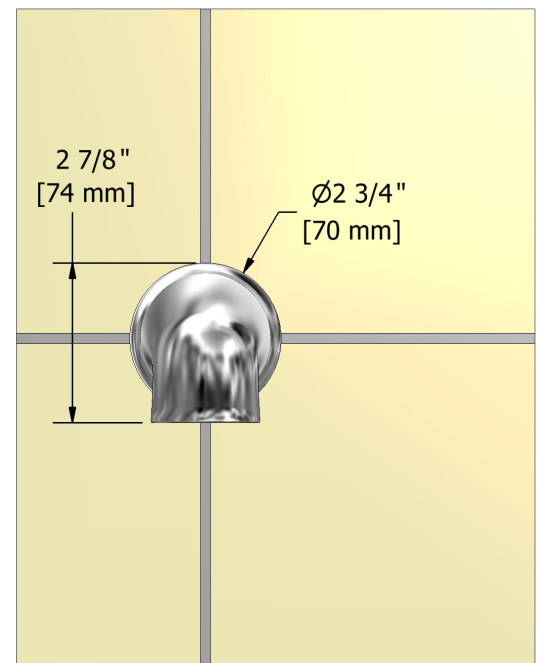

Sizes, models and finishes may differ from thoses presented.

Warranty

The Riobel inc. product carries a limited LIFETIME warranty on the finish Chrome, Gold (PVD), Brushed nickel (PVD), Night brushed (PVD), Polished nickel (PVD) and all working parts and is guaranteed from the initial date of purchase against all manufacturing defects. Other finished 1 year.

Customer Service

Ontario, West Canada : 888-287-5354 Quebec, Maritimes, United States : 866-473-8442

2014.04.30