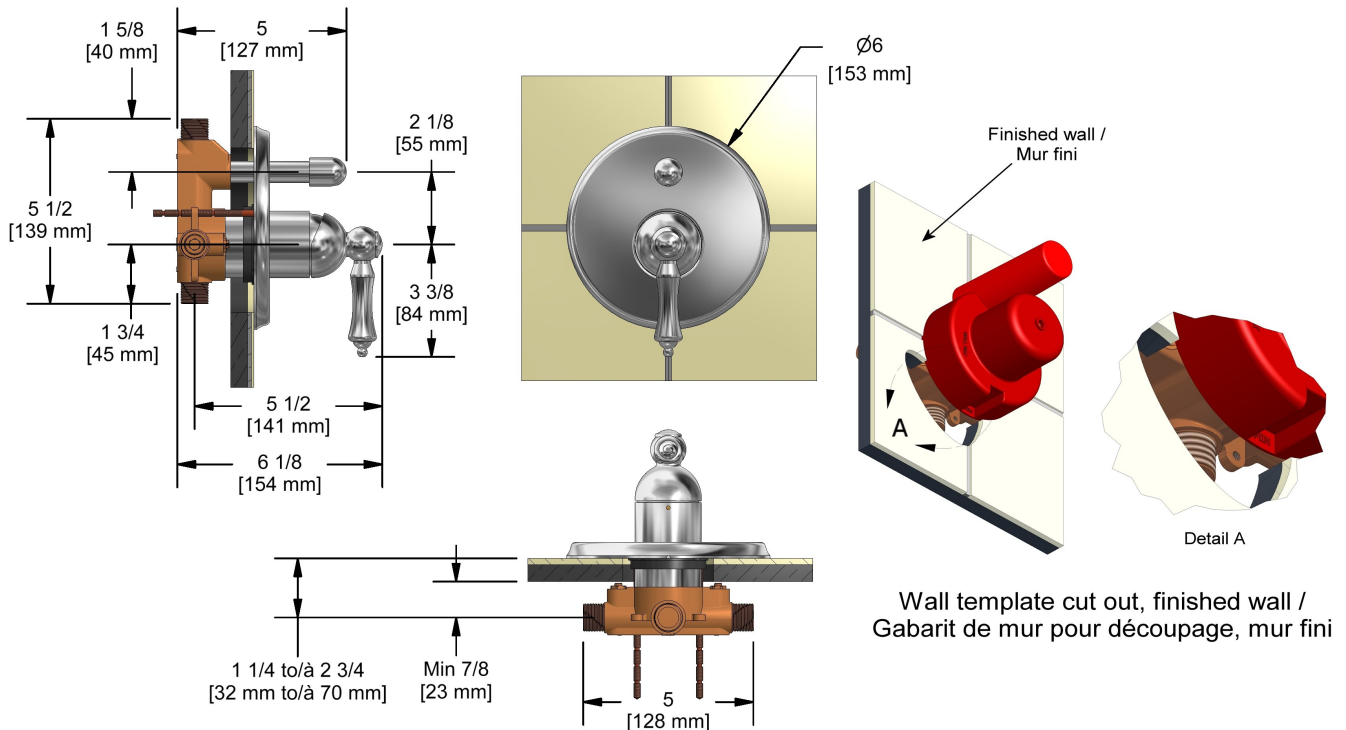

Certifications

- CSA B125.1
- ASME A112.18.1
- ASSE 1016