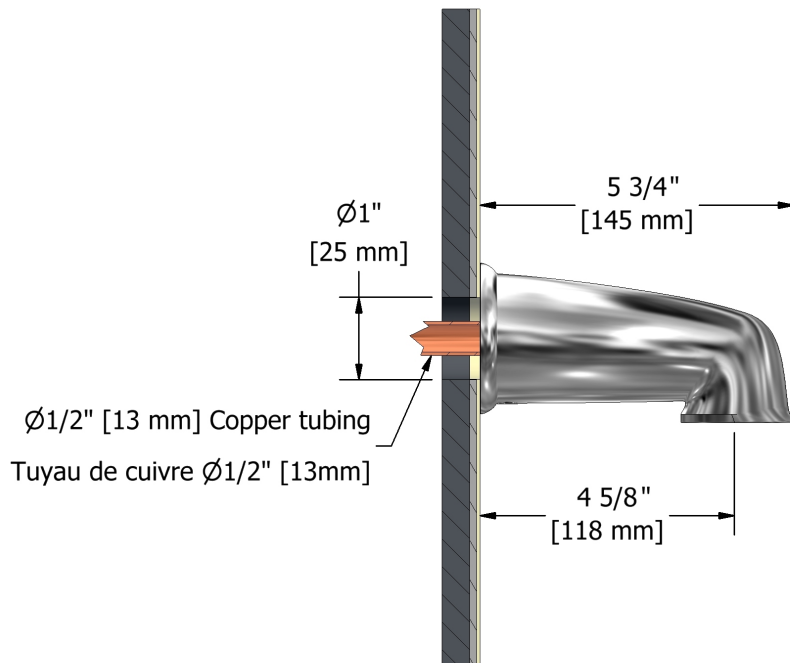

Sizes, models and finishes may differ from thoses presented.

Warranty

The Riobel inc. product carries a limited LIFETIME warranty on the finish Chrome, Gold (PVD), Brushed nickel (PVD), Night brushed (PVD), Polished nickel (PVD) and all working parts and is guaranteed from the initial date of purchase against all manufacturing defects. Other finished 1 year.

Customer Service

Ontario, West Canada : 888-287-5354 Quebec, Maritimes, United States : 866-473-8442

2014.04.30