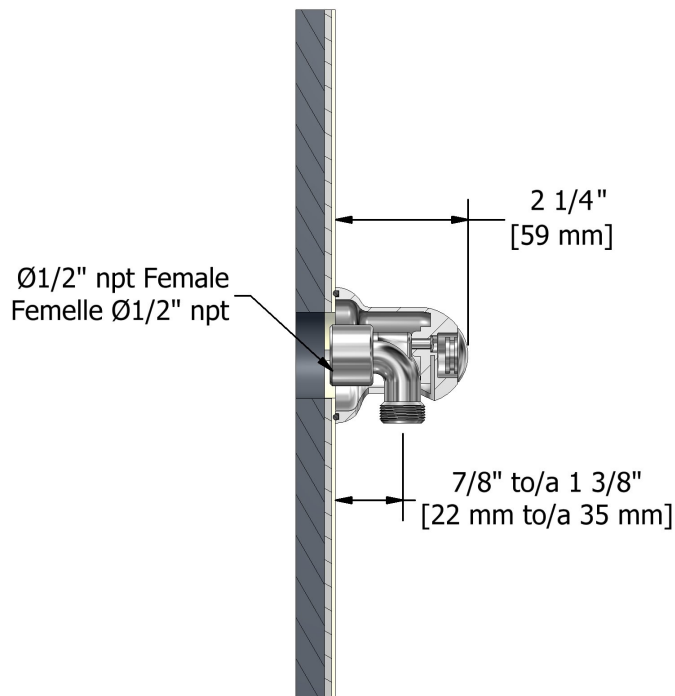

Sizes, models and finishes may differ from thoses presented.

Warranty

The Riobel inc. product carries a limited LIFETIME warranty on the finish Chrome, Gold (PVD), Brushed nickel (PVD), Night brushed (PVD), Polished nickel (PVD) and all working parts and is guaranteed from the initial date of purchase against all manufacturing defects. Other finished 1 year.

Customer Service

Ontario, West Canada : 888-287-5354 Quebec, Maritimes, United States : 866-473-8442