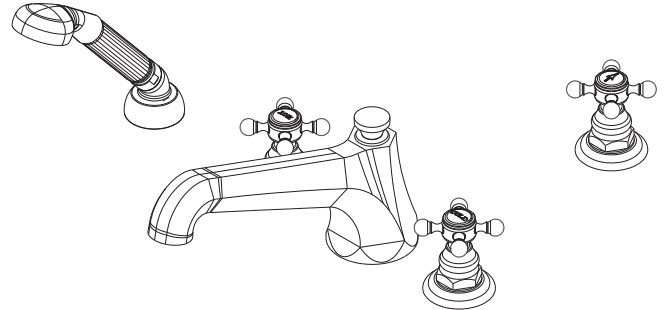

Features

- Solid brass construction
- ADA compliant traditional cross handles
- 4-3/4" (12.1 cm) spout height at outlet
- 9-1/4" (23.5 cm) spout reach (c-c)
- Intended for use with Newport Brass rough valve kit (Required Accessory) which incorporates the following:
 - Brass valve bodies and quick-connect spout fitting
 - Quarter-turn washerless ceramic disc 3/4" valve cartridges
 - Diverter valve and hoses as needed for handshower

Roman Tub with Handshower Deck Trim

3-927

Colors / Finishes

- 15: Polished Nickel
- 15S: Satin Nickel
- 26: Polished Chrome
- 10B: Oil Rubbed Bronze
- Other: Refer to the Newport Brass catalog for additional color/finish options.

Required Accessory:

Trim, above, and Rough Valve Kit, below, must both be specified.

Application	Roman Tub			Roman Tub with Handshower					
	Hot Valve	Cold Valve	Spout Quick-Connect Fitting	Hot Valve	Cold Valve	Spout Quick-Connect Fitting	Poly-Braided Hose	Handshower Diverter	H/S Flange Hardware
Inlet/Outlet Size	3/4"	3/4"	3/4"	3/4"	3/4"	3/4"	1/2"	3/4" / 1/2"	-
Part Number	<input type="checkbox"/> 1-502			<input type="checkbox"/> 1-503					
Image									

Product Specification:

Add "Color / Finish" suffix to Tub Deck Trim model number, below.

The Roman Tub with Handshower Deck Trim shall be made of solid brass construction. Roman Tub with Handshower Deck Trim shall incorporate ADA compliant traditional cross handles. Product shall incorporate a 4-3/4" (12.1 cm) spout height at outlet and a 9-1/4" (23.5 cm) spout reach (c-c). Rough valve kit shall incorporate brass valve bodies with quarter-turn washerless ceramic disc 3/4" valve cartridges, a quick-connect spout fitting and a diverter valve with hoses as needed for handshower. Roman Tub with Handshower Deck Trim shall be Newport Brass Model 3-927/_____ and Newport Brass rough valve kit shall be 1-503.