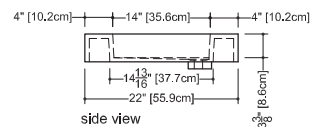

Cube

VC 24

inch 24x22x4 mm 610x559x102

■ **interior dimensions**

inch 16x14x3.375 mm 406x356x86

■ **weight**

lb - 23 kg - 11

■ **installation**

mono, 8" c/c or no hole

■ **material**

WETMAR™, glossy or mat finish

■ **color**

white

■ **codes/standards applicable**

IAPMO-ANSI Z124.1 - IAPMO-ANSI Z124.3

CSA B 45.0 - CSA B45.4

WETSTYLE cannot be held responsible for any technical errors and reserves the right to make revisions without notice.

Approximate measurement.
The manufacturer accept 1/4" (6.35mm) variance.

www.WETSTYLE.CA - Montreal - Canada
Tel. 450.536.9000 - 1 888.536.9001 - Fax. 450.536.0202