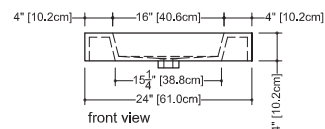

Cube

VC 24

inch 24x22x4 mm 610x559x102

■ **interior dimensions**

inch 16x14x3.375 mm 406x356x86

■ **weight**

lb - 23 kg - 11

■ **installation**

mono, 8" c/c or no hole

■ **material**

WETMAR™, glossy or mat finish

■ **color**

white

■ **codes/standards applicable**

IAPMO-ANSI Z124.1 - IAPMO-ANSI Z124.3

CSA B 45.0 - CSA B45.4

WETSTYLE cannot be held responsible for any technical errors and reserves the right to make revisions without notice.

Approximate measurement.
The manufacturer accept 1/4" (6.35mm) variance.

www.WETSTYLE.CA - Montreal - Canada
Tel. 450.536.9000 - 1 888.536.9001 - Fax. 450.536.0202