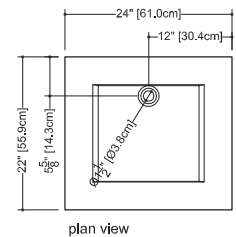

Cube

VC 24

inch 24x22x4 mm 610x559x102

■ **interior dimensions**

inch 16x14x3.375 mm 406x356x86

■ **weight**

lb - 23 kg - 11

■ **installation**

mono, 8" c/c or no hole

■ **material**

WETMAR™, glossy or mat finish

■ **color**

white

■ **codes/standards applicable**

IAPMO-ANSI Z124.1 - IAPMO-ANSI Z124.3

CSA B 45.0 - CSA B45.4

WETSTYLE cannot be held responsible for any technical errors and reserves the right to make revisions without notice.

Approximate measurement.
The manufacturer accept 1/4" (6.35mm) variance.

www.WETSTYLE.CA - Montreal - Canada
Tel. 450.536.9000 - 1 888.536.9001 - Fax. 450.536.0202