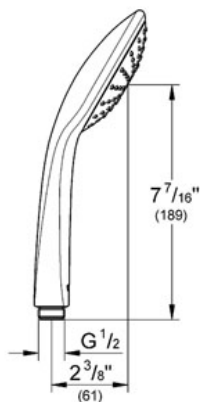

Hand Shower

- GROHE StarLight® finish
- GROHE DreamSpray® perfect spray pattern
- GROHE CoolTouch®
- GROHE EcoJoy® technology for less water and perfect flow
- SpeedClean anti-lime system
- Suitable for instantaneous heater
- Universal mounting system (fits all standard shower hoses)
- Rain
- 1.5 gpm flow restrictor
- Max Flow Rate 1.5 gpm at 80 psi (5.7 L/min)