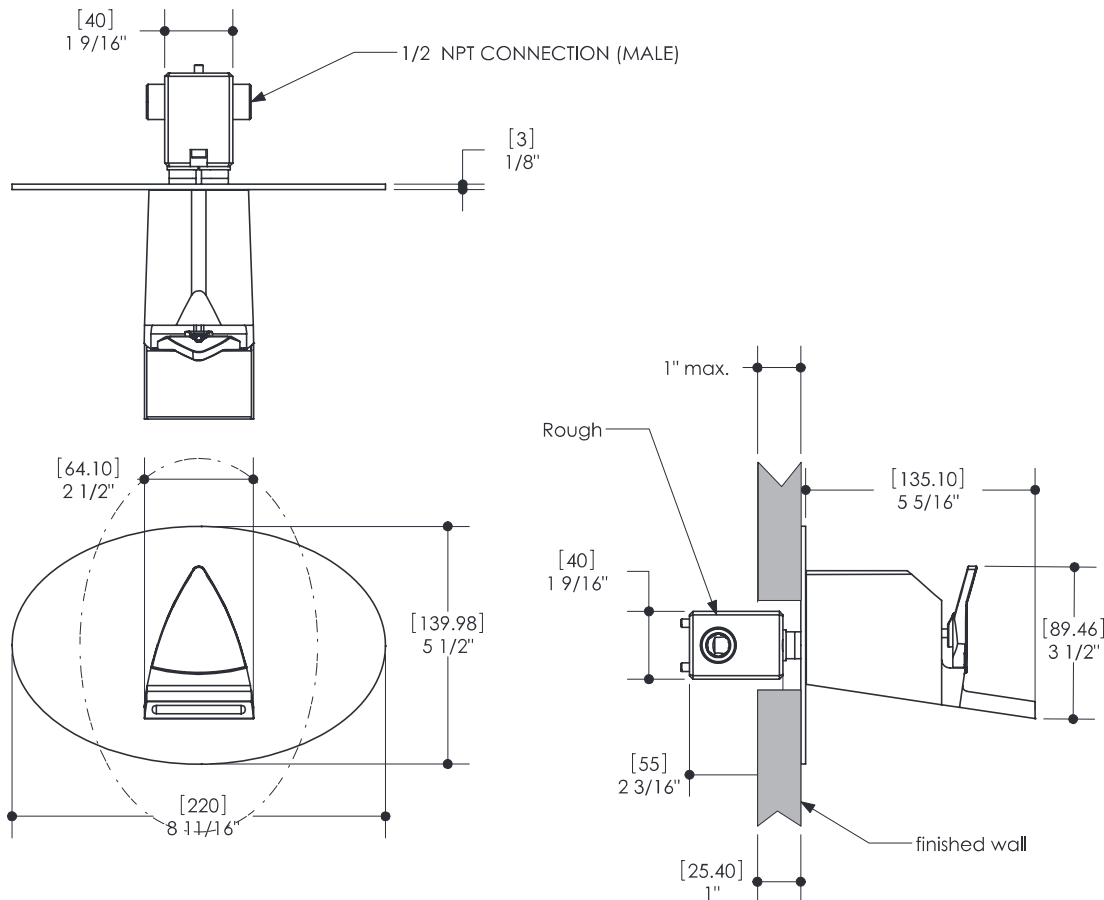

FEATURES

Solid brass construction
 Single volume and temperature control
 Cascading water flow
 Rotatable decorative plate (landscape or portrait)
 Ceramic cartridge # ABCA67799
 1/2" NPT connection

AQUACRISTAL handle available

SPECS AT LARGE

Overall spout projection: 5 5/16" Flow rate: 2.2 gpm
 Total faucet height: 3 1/2" Mounting hole: 1 3/8"

RECOMMENDATION FOR INSTALLATION