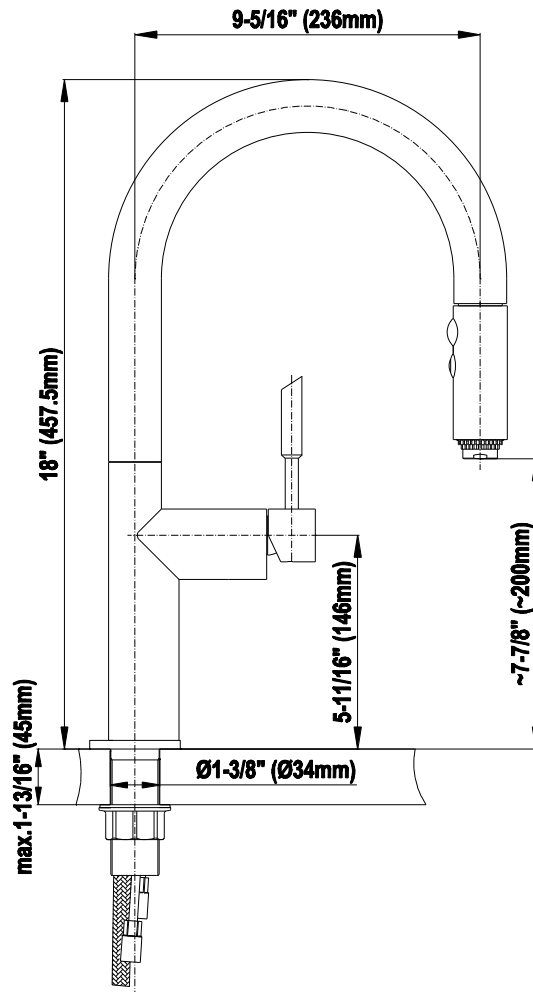

The measurements shown are for reference only. Products and specifications shown are subject to change without notice. Revised 09/2012.

www.graff-faucets.com | phone: 800-954-4723