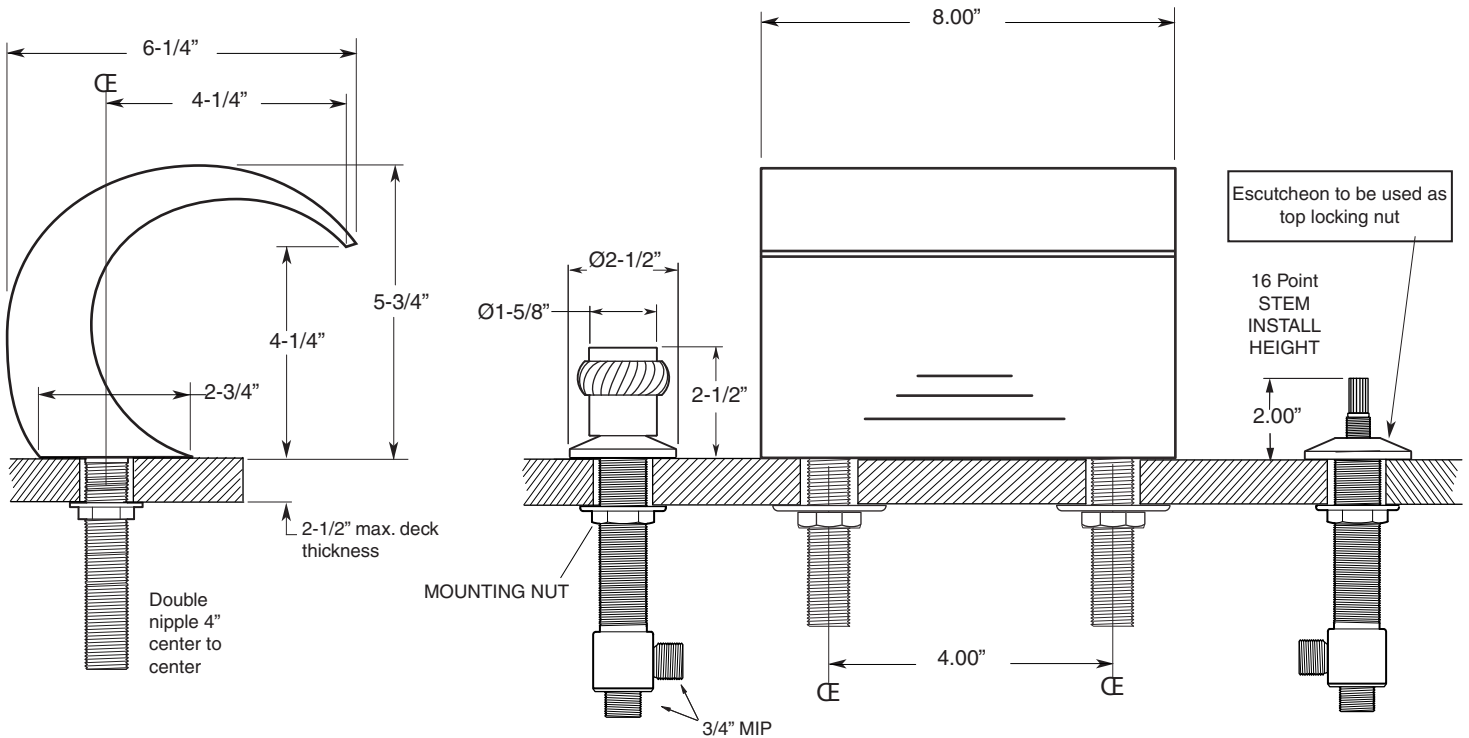

FEATURES:

- All brass construction.
- Cylinder and cap style handles with setscrew attachment.
Decorative ring included - see catalog for available ring selection.
- 3/4" valve bodies with 1/4-turn ceramic disc cartridge.
- Available in all finishes. Warranty varies according to finish selection.
- Certified to meet and exceed the following codes and standards:
ASME A112.18.1-2005/CSAB 125.1-2005

TechData
Specifications
Speciality
Spouts

8" Wave Roman Tub Set
with Seville handles
1.WW1277

NOTE: Spout and valves install through 1-1/4" diameter holes.
Plumber to provide 3/4" supply lines to valves

Note: Measurements are subject to change or cancellation. No responsibility is assumed for use of superseded or voided pages.