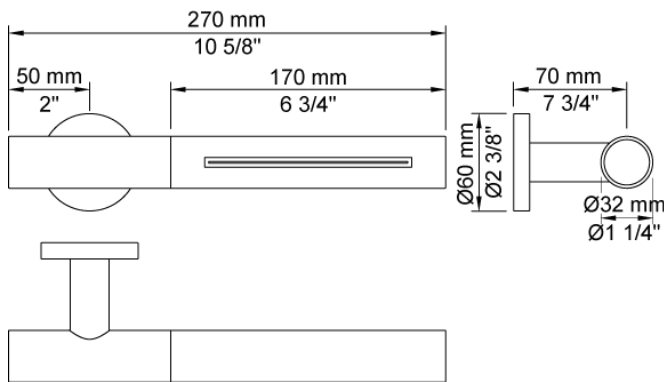

Date:

Client:

Project:

VOLA product: 080W

080W

Water fall shower.

Available in colours

- Color 02, Grey
- Color 04, Light blue
- Color 05, Orange
- Color 06, Light green
- Color 08, Yellow
- Color 09, Dark grey
- Color 12, Mocca
- Color 14, Bright red
- Color 15, Dark blue
- Color 16, Polished chrome
- Color 17, Gloss black
- Color 18, White
- Color 19, Natural brass
- Color 20, Brushed chrome
- Color 21, Carmine red
- Color 25, Pink
- Color 27, Matt black
- Color 40, Brushed stainless steel

Date:

Client:

Project:

VOLA product: 080W

001
60 mm circular flange.
Hole Ø33 mm.

080W
Water fall shower.