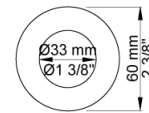

Date:

Client:

Project:

VOLA product: 080W

080W

Water fall shower.

Available in colours

- Color 02, Grey
- Color 04, Light blue
- Color 05, Orange
- Color 06, Light green
- Color 08, Yellow
- Color 09, Dark grey
- Color 12, Mocca
- Color 14, Bright red
- Color 15, Dark blue
- Color 16, Polished chrome
- Color 17, Gloss black
- Color 18, White
- Color 19, Natural brass
- Color 20, Brushed chrome
- Color 21, Carmine red
- Color 25, Pink
- Color 27, Matt black
- Color 40, Brushed stainless steel

Date:

Client:

Project:

VOLA product: 080W

001
60 mm circular flange.
Hole Ø33 mm.

080W
Water fall shower.