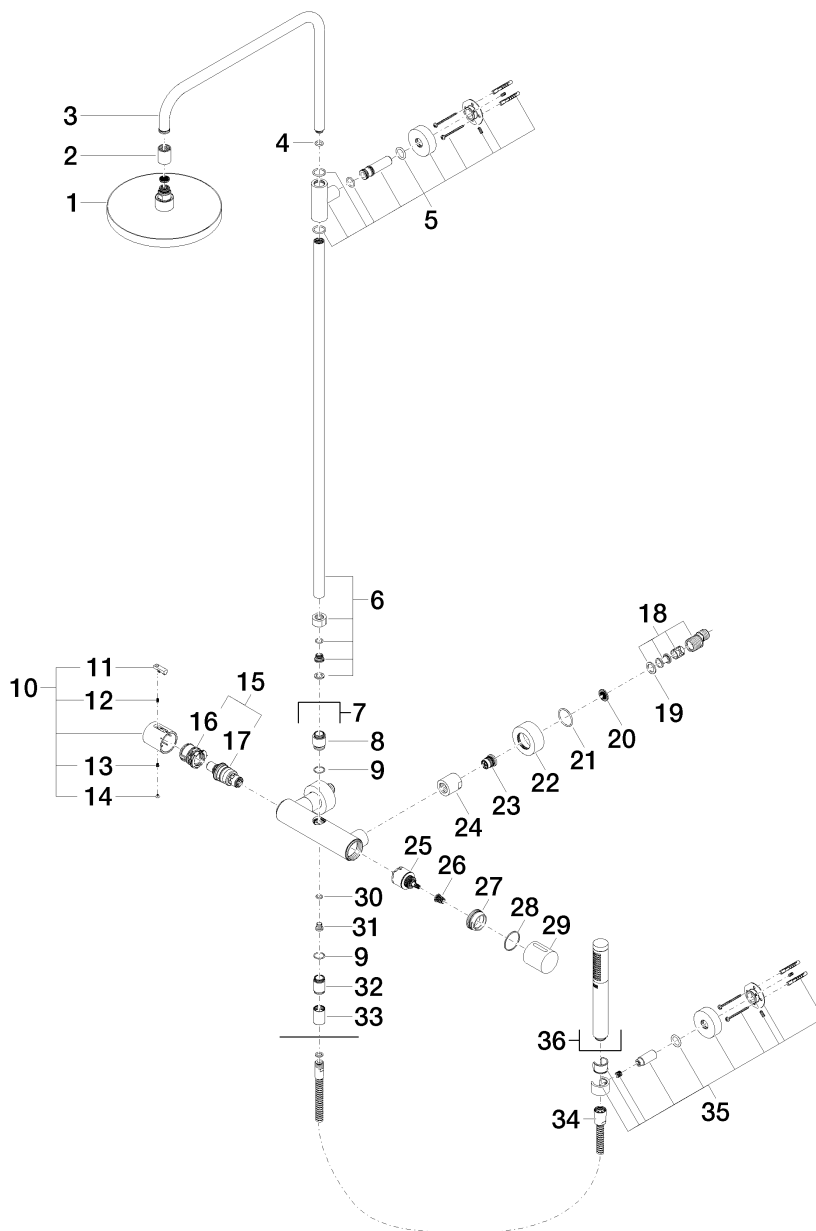

**Product specifications**

- **Projection 16 1/2"**
- Backflow preventer and filters included
- 1/2" thermostat cartridge
- Diverter cartridge with ceramic discs for volume control
- Manual diverter
- Hand shower with descaling system and back flow preventer
- 8 5/8" diameter shower head with descaling system
- 3/8" shower outlet
- Flanges  $\varnothing$  2 3/8"
- 2 1/4" diameter flanges
- 3/8" x 1/2" x 49 1/4" shower hose with rotating hose connector
- Volume control handle
- Required adaptors (2 x 35 080 970-90 0010) to be ordered separately

- Height from center of faucet to top of shower arm  
46 1/8"
  - Height from center of faucet to bottom of rainhead  
40 3/8"
  - Center to center 5 7/8"
  - 1x Wall support bracket: height can be adjusted
  - Shower hose guide
  - Rain shower water flow rate limited to max. 2 gpm
  - Hand shower water flow rate limited to max. 2  
gpm
- Internal backflow preventer.  
Slide for riser available upon request.

### **Surfaces**

- chrome 34457979-000010
- chrome 34457979-000010
- matt platinum 34457979-060010
- matt platinum 34457979-060010

**Exploded assembly drawing**

**Order quantity**

<b>No.</b>	<b>Article number</b>	<b>Name</b>	<b>Installation quantity</b>
1	04120507010ff	shower	1
2	092403177ff	adaptor	1
3	04282210100ff	spout	1
4	09141001190	seal	1
5	90171103700ff	holder	1
6	90282209600ff	pipe	1
7	04170104700ff	casing ( completely )	1
8	092403090ff	nipple	1
9	09141003290	seal	2
10	04173300401ff	handle	1
11	092133010ff	handle	1
12	09160202790	spring	1
13	09303013690	screw	1
14	093120049ff	plug	1
15	0415020700090	cartridge	1
16	09304001090	regulator	1
17	09150207090	cartridge	1
18	0411040320090	connection	2
19	09142001090	seal	2
20	09290302090	insert	2
21	09141011990	seal	2
22	092762004ff	rosette	2
23	0429050240090	nipple	2
24	092310048ff	nut	2
25	09150503390	cartridge	1
26	09121200290	fixing cap	1
27	092404141ff	nut	1
28	09141505290	ring	1
29	092097020ff	handle	1