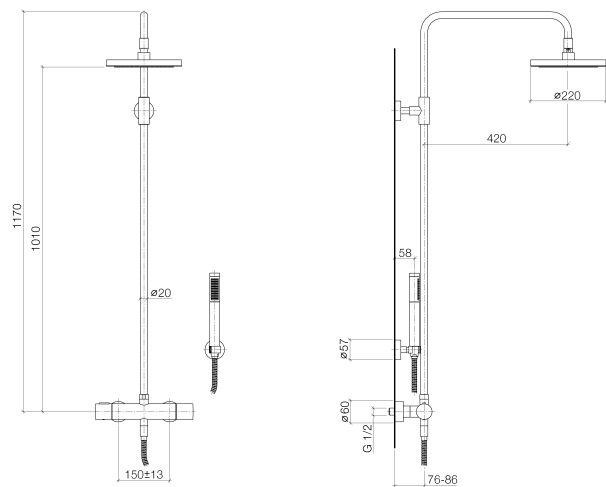

**Product specifications**

- **Projection 16 1/2"**
- Backflow preventer and filters included
- 1/2" thermostat cartridge
- Diverter cartridge with ceramic discs for volume control
- Manual diverter
- Hand shower with descaling system and back flow preventer
- 8 5/8" diameter shower head with descaling system
- 3/8" shower outlet
- Flanges  $\varnothing$  2 3/8"
- 2 1/4" diameter flanges
- 3/8" x 1/2" x 49 1/4" shower hose with rotating hose connector
- Volume control handle
- Required adaptors (2 x 35 080 970-90 0010) to be ordered separately

- Height from center of faucet to top of shower arm  
46 1/8"
  - Height from center of faucet to bottom of rainhead  
40 3/8"
  - Center to center 5 7/8"
  - 1x Wall support bracket: height can be adjusted
  - Shower hose guide
  - Rain shower water flow rate limited to max. 2 gpm
  - Hand shower water flow rate limited to max. 2  
gpm
- Internal backflow preventer.  
Slide for riser available upon request.

### **Surfaces**

- chrome 34457979-000010
- chrome 34457979-000010
- matt platinum 34457979-060010
- matt platinum 34457979-060010

**Exploded assembly drawing**

**Order quantity**

<b>No.</b>	<b>Article number</b>	<b>Name</b>	<b>Installation quantity</b>
1	04120507010ff	shower	1
2	092403177ff	adaptor	1
3	04282210100ff	spout	1
4	09141001190	seal	1
5	90171103700ff	holder	1
6	90282209600ff	pipe	1
7	04170104700ff	casing ( completely )	1
8	092403090ff	nipple	1
9	09141003290	seal	2
10	04173300401ff	handle	1
11	092133010ff	handle	1
12	09160202790	spring	1
13	09303013690	screw	1
14	093120049ff	plug	1
15	0415020700090	cartridge	1
16	09304001090	regulator	1
17	09150207090	cartridge	1
18	0411040320090	connection	2
19	09142001090	seal	2
20	09290302090	insert	2
21	09141011990	seal	2
22	092762004ff	rosette	2
23	0429050240090	nipple	2
24	092310048ff	nut	2
25	09150503390	cartridge	1
26	09121200290	fixing cap	1
27	092404141ff	nut	1
28	09141505290	ring	1
29	092097020ff	handle	1