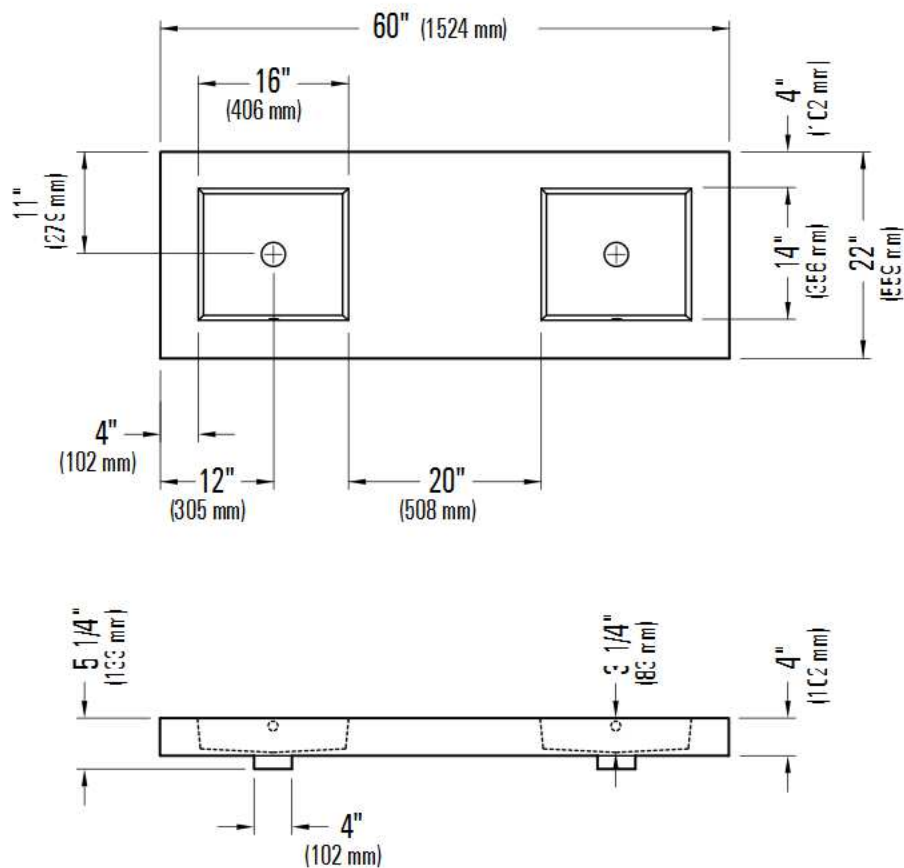

Produits Neptune

WISH S60

Above Counter Sink

* All dimensions are approximate and subject to change without notice.
Please refer to the installation guide before beginning the installation

6835 PICARD STREET
SAINT-HYACINTHE, QUEBEC J2S 1H3
CANADA