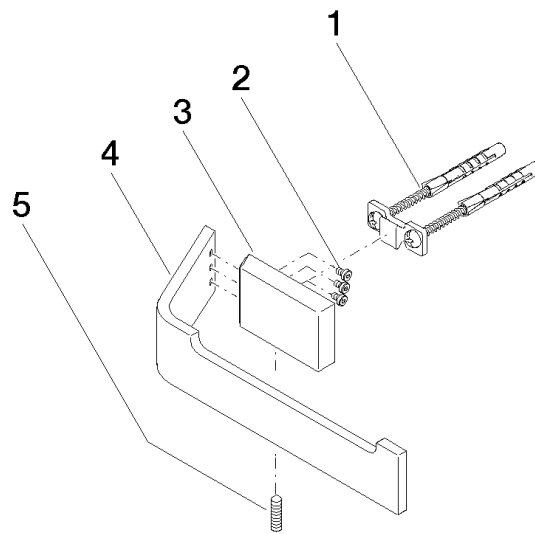

Product specifications

- Width 7 7/8"
- Height 1 3/8"
- 2 3/4" projection

Surfaces

- chrome 83500705-00
- matt platinum 83500705-06

Exploded assembly drawing

Order quantity

No.	Article number	Name	Installation quantity
1	0517207580090	fixing set	1
2	09303018090	screw	1
3	081770500ff	holder	1
4	081770553ff	holder	1
5	09311111390	pin	1