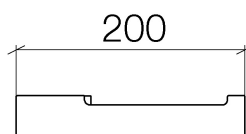

Product specifications

- Width 7 7/8"
- Height 1 3/8"
- 2 3/4" projection

Surfaces

- chrome 83500705-00
- matt platinum 83500705-06

Exploded assembly drawing

Order quantity

No.	Article number	Name	Installation quantity
1	0517207580090	fixing set	1
2	09303018090	screw	1
3	081770500ff	holder	1
4	081770553ff	holder	1
5	09311111390	pin	1