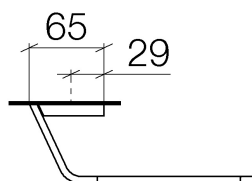

Product specifications

- Width 7 7/8"
- Height 1 3/8"
- 2 3/4" projection

Surfaces

- chrome 83500705-00
- matt platinum 83500705-06

Exploded assembly drawing

Order quantity

No.	Article number	Name	Installation quantity
1	0517207580090	fixing set	1
2	09303018090	screw	1
3	081770500ff	holder	1
4	081770553ff	holder	1
5	09311111390	pin	1