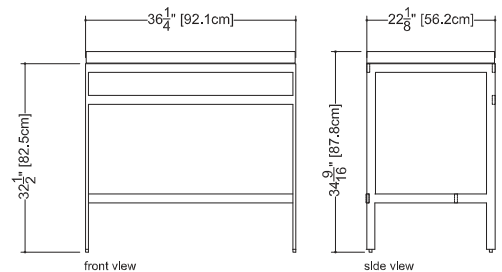

Furniture

CONSOLE TABLE C 36M – mirror finish **C 36B** – brushed finish **C 36BLK** – blackened mirror
 dimensions: 22 1/8" depth x 36 1/4" length x 34 9/16" height - 562 x 921 x 878 mm

■ **Stainless steel**
 grade 304
 gauge 16

■ **finish**
 mirror
 brushed
 blackened mirror

■ **laminated glass**
 (2) 2,7 mm non-tempered Starphire
 0,030" PVB ■ Polished sides

- console is made of stainless steel
- adjustable legs
- to combined with 36 inch – 91 cm integrated countertop CUBE or OVE Collection
- combination weight - 69 lb (US) 31 kg (CA)
- overflow
 without overflow: VCS 36C, VCS 36L, VCS 36R, VCS 36, VOVS 36
 built-in overflow: VCS 36C-O, VCS 36L-O, VCS 36R-O, VCS 36-O, VOVS 36-O
 polished chrome or brushed nickel
- faucet hole
 mono, 8" c/c or no hole
- option
 decorative round-style bottle trap
 polished chrome or brushed nickel

WETSTYLE cannot be held responsible for any technical errors and reserves the right to make revisions without notice.

Approximate measurement.
 The manufacturer accepts 1/4" (6.35mm) variance.

R01/12

www.WETSTYLE.CA - Montreal - Canada
 Tel. 450.536.9000 - 1 888.536.9001 - Fax. 450.536.0202

Cube Collection Integrated Countertop_22" depth x 36" length x 2" height - 559 x 914 x 51 mm

VCS 36C

VCS 36L

VCS 36R

VCS 36

Ove Collection Integrated Countertop_22" depth x 36" length x 2" height - 559 x 914 x 51 mm