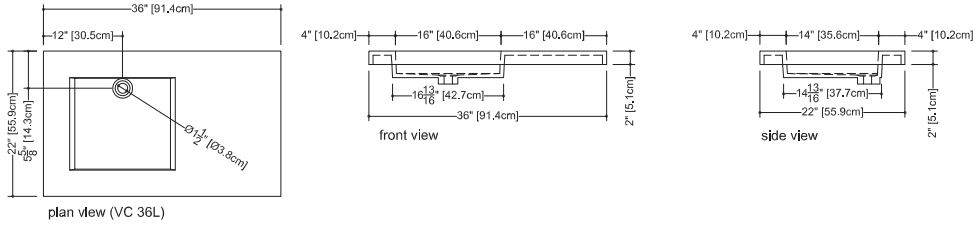

Furniture

CONSOLE TABLE C 36M – mirror finish **C 36B** – brushed finish **C 36BLK** – blackened mirror
 dimensions: 22 1/8" depth x 36 1/4" length x 34 9/16" height - 562 x 921 x 878 mm

■ **Stainless steel**
 grade 304
 gauge 16

■ **finish**
 mirror
 brushed
 blackened mirror

■ **laminated glass**
 (2) 2,7 mm non-tempered Starphire
 0,030" PVB ■ Polished sides

- console is made of stainless steel
- adjustable legs
- to combined with 36 inch – 91 cm integrated countertop CUBE or OVE Collection
- combination weight - 69 lb (US) 31 kg (CA)
- overflow
 without overflow: VCS 36C, VCS 36L, VCS 36R, VCS 36, VOVS 36
 built-in overflow: VCS 36C-O, VCS 36L-O, VCS 36R-O, VCS 36-O, VOVS 36-O
 polished chrome or brushed nickel
- faucet hole
 mono, 8" c/c or no hole
- option
 decorative round-style bottle trap
 polished chrome or brushed nickel

WETSTYLE cannot be held responsible for any technical errors and reserves the right to make revisions without notice.

Approximate measurement.
 The manufacturer accepts 1/4" (6.35mm) variance.

R01/12

www.WETSTYLE.CA - Montreal - Canada
 Tel. 450.536.9000 - 1 888.536.9001 - Fax. 450.536.0202

Cube Collection Integrated Countertop_22" depth x 36" length x 2" height - 559 x 914 x 51 mm

VCS 36C

VCS 36L

VCS 36R

VCS 36

Ove Collection Integrated Countertop_22" depth x 36" length x 2" height - 559 x 914 x 51 mm