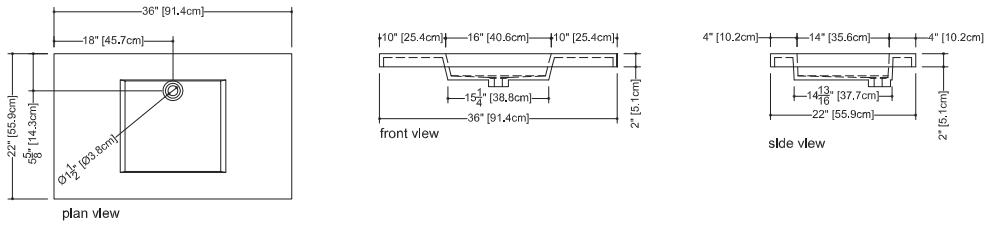

Furniture

CONSOLE TABLE C 36M – mirror finish **C 36B** – brushed finish **C 36BLK** – blackened mirror
 dimensions: 22 1/8" depth x 36 1/4" length x 34 9/16" height - 562 x 921 x 878 mm

■ **Stainless steel**
 grade 304
 gauge 16

■ **finish**
 mirror
 brushed
 blackened mirror

■ **laminated glass**
 (2) 2,7 mm non-tempered Starphire
 0,030" PVB ■ Polished sides

- console is made of stainless steel
- adjustable legs
- to combined with 36 inch – 91 cm integrated countertop CUBE or OVE Collection
- combination weight - 69 lb (US) 31 kg (CA)
- overflow
 without overflow: VCS 36C, VCS 36L, VCS 36R, VCS 36, VOVS 36
 built-in overflow: VCS 36C-O, VCS 36L-O, VCS 36R-O, VCS 36-O, VOVS 36-O
 polished chrome or brushed nickel
- faucet hole
 mono, 8" c/c or no hole
- option
 decorative round-style bottle trap
 polished chrome or brushed nickel

WETSTYLE cannot be held responsible for any technical errors and reserves the right to make revisions without notice.

Approximate measurement.
 The manufacturer accepts 1/4" (6.35mm) variance.

R01/12

www.WETSTYLE.CA - Montreal - Canada
 Tel. 450.536.9000 - 1 888.536.9001 - Fax. 450.536.0202

Cube Collection Integrated Countertop_22" depth x 36" length x 2" height - 559 x 914 x 51 mm

VCS 36C

VCS 36L

VCS 36R

VCS 36

Ove Collection Integrated Countertop_22" depth x 36" length x 2" height - 559 x 914 x 51 mm