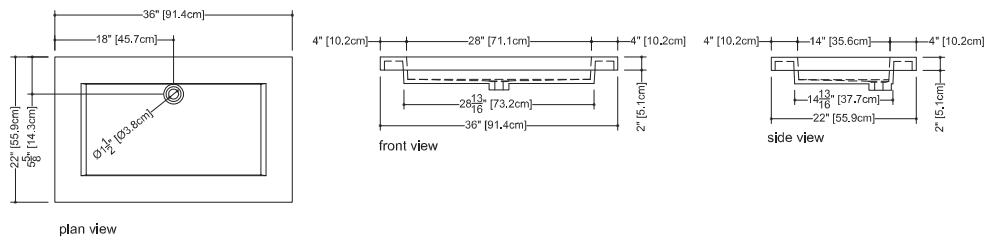

Furniture

CONSOLE TABLE C 36M – mirror finish **C 36B** – brushed finish **C 36BLK** – blackened mirror
 dimensions: 22 1/8" depth x 36 1/4" length x 34 9/16" height - 562 x 921 x 878 mm

■ **Stainless steel**
 grade 304
 gauge 16

■ **finish**
 mirror
 brushed
 blackened mirror

■ **laminated glass**
 (2) 2,7 mm non-tempered Starphire
 0,030" PVB ■ Polished sides

- console is made of stainless steel
- adjustable legs
- to combined with 36 inch – 91 cm integrated countertop CUBE or OVE Collection
- combination weight - 69 lb (US) 31 kg (CA)
- overflow
 without overflow: VCS 36C, VCS 36L, VCS 36R, VCS 36, VOVS 36
 built-in overflow: VCS 36C-O, VCS 36L-O, VCS 36R-O, VCS 36-O, VOVS 36-O
 polished chrome or brushed nickel
- faucet hole
 mono, 8" c/c or no hole
- option
 decorative round-style bottle trap
 polished chrome or brushed nickel

WETSTYLE cannot be held responsible for any technical errors and reserves the right to make revisions without notice.

Approximate measurement.
 The manufacturer accepts 1/4" (6.35mm) variance.

R01/12

www.WETSTYLE.CA - Montreal - Canada
 Tel. 450.536.9000 - 1 888.536.9001 - Fax. 450.536.0202

Cube Collection Integrated Countertop_22" depth x 36" length x 2" height - 559 x 914 x 51 mm

VCS 36C

VCS 36L

VCS 36R

VCS 36

Ove Collection Integrated Countertop_22" depth x 36" length x 2" height - 559 x 914 x 51 mm