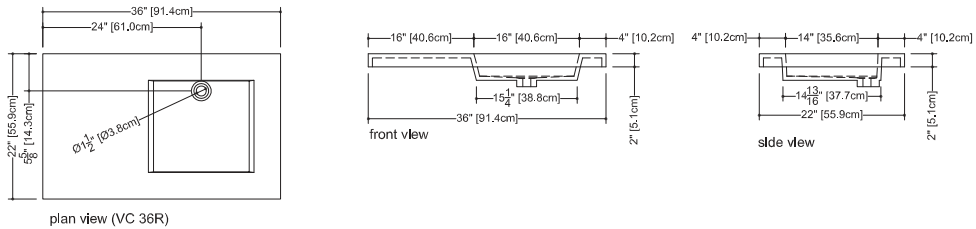

Furniture

CONSOLE TABLE C 36M – mirror finish **C 36B** – brushed finish **C 36BLK** – blackened mirror
 dimensions: 22 1/8" depth x 36 1/4" length x 34 9/16" height - 562 x 921 x 878 mm

■ **Stainless steel**
 grade 304
 gauge 16

■ **finish**
 mirror
 brushed
 blackened mirror

■ **laminated glass**
 (2) 2,7 mm non-tempered Starphire
 0,030" PVB ■ Polished sides

- console is made of stainless steel
- adjustable legs
- to combined with 36 inch – 91 cm integrated countertop CUBE or OVE Collection
- combination weight - 69 lb (US) 31 kg (CA)
- overflow
 without overflow: VCS 36C, VCS 36L, VCS 36R, VCS 36, VOVS 36
 built-in overflow: VCS 36C-O, VCS 36L-O, VCS 36R-O, VCS 36-O, VOVS 36-O
 polished chrome or brushed nickel
- faucet hole
 mono, 8" c/c or no hole
- option
 decorative round-style bottle trap
 polished chrome or brushed nickel

WETSTYLE cannot be held responsible for any technical errors and reserves the right to make revisions without notice.

Approximate measurement.
 The manufacturer accepts 1/4" (6.35mm) variance.

R01/12

www.WETSTYLE.CA - Montreal - Canada
 Tel. 450.536.9000 - 1 888.536.9001 - Fax. 450.536.0202

Cube Collection Integrated Countertop_22" depth x 36" length x 2" height - 559 x 914 x 51 mm

VCS 36C

VCS 36L

VCS 36R

VCS 36

Ove Collection Integrated Countertop_22" depth x 36" length x 2" height - 559 x 914 x 51 mm