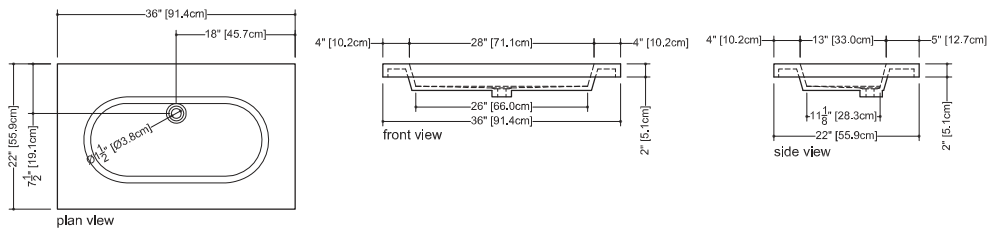

Ove Collection Integrated Countertop_22" depth x 36" length x 2" height - 559 x 914 x 51 mm

VOVS 36