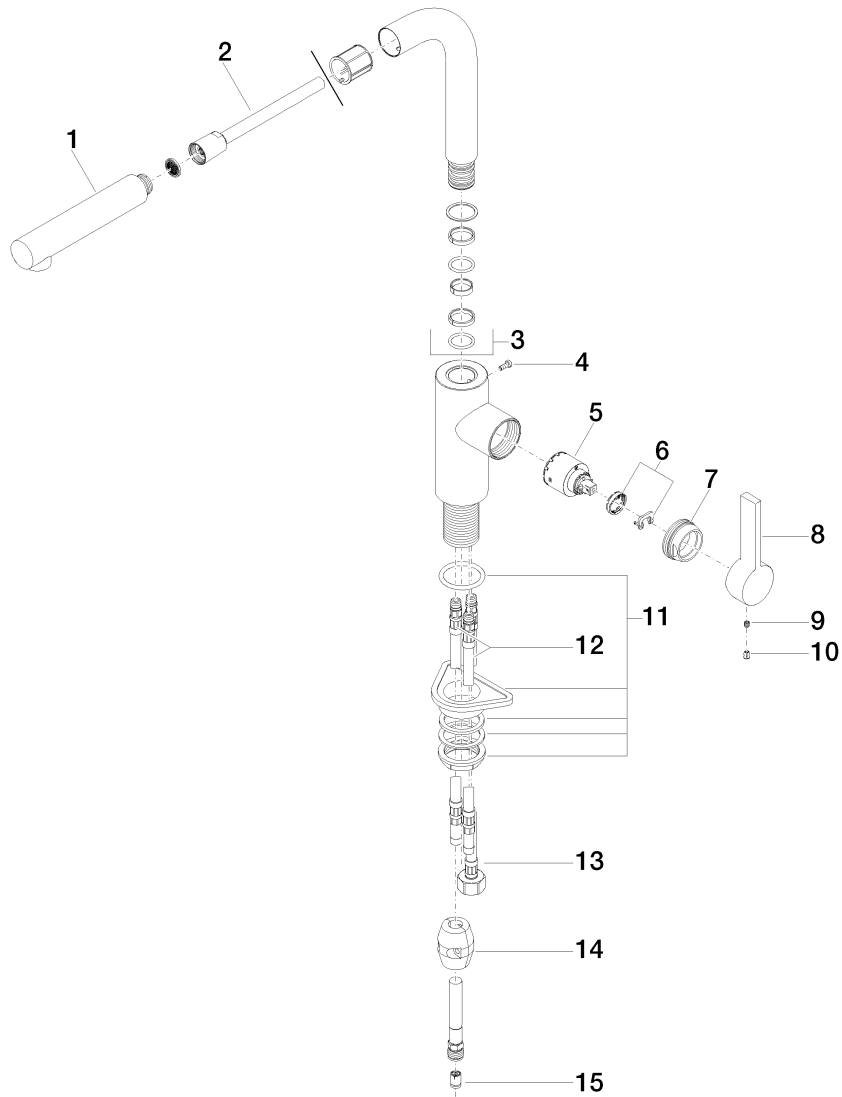

### Product specifications

- **9 1/4" projection**
- Swivel spout 360°
- Total height 13 1/4"
- Height to aerator/spout outlet 11 3/4"
- 1 3/8" hole diameter
- Ceramic disc cartridge
- 3x M 10 x 1 x 16 1/2" high pressure hose
- With pull-out spout (aerator jet)
- Water flow rate limited to max. 1.5 gpm
- low lead compliant

### Surfaces

- chrome 33840790-000010
- matt platinum 33840790-060010

**Exploded assembly drawing**

**Order quantity**

<b>No.</b>	<b>Article number</b>	<b>Name</b>	<b>Installation quantity</b>
1	04121110600ff	shower	1
2	04300205900ff	hose	1
3	90282218600ff	spout	1
4	09303005490	screw	1
5	09150506190	cartridge	1
6	0428101480090	accessories	1
7	092404141ff	nut	1
8	092079040ff	handle	1
9	09311103090	pin	1
10	09312001790	plug	1
11	0423100440290	fixing set	1
12	0430040450090	hose	2
13	0430040290090	hose	1
14	0421500050090	accessories	1
15	09230109690	back-flow preventer	1