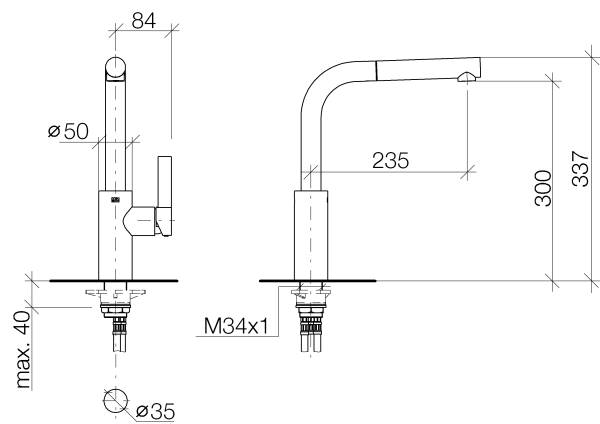

### Product specifications

- **9 1/4" projection**
- Swivel spout 360°
- Total height 13 1/4"
- Height to aerator/spout outlet 11 3/4"
- 1 3/8" hole diameter
- Ceramic disc cartridge
- 3x M 10 x 1 x 16 1/2" high pressure hose
- With pull-out spout (aerator jet)
- Water flow rate limited to max. 1.5 gpm
- low lead compliant

### Surfaces

- chrome 33840790-000010
- matt platinum 33840790-060010

**Exploded assembly drawing**

**Order quantity**

<b>No.</b>	<b>Article number</b>	<b>Name</b>	<b>Installation quantity</b>
1	04121110600ff	shower	1
2	04300205900ff	hose	1
3	90282218600ff	spout	1
4	09303005490	screw	1
5	09150506190	cartridge	1
6	0428101480090	accessories	1
7	092404141ff	nut	1
8	092079040ff	handle	1
9	09311103090	pin	1
10	09312001790	plug	1
11	0423100440290	fixing set	1
12	0430040450090	hose	2
13	0430040290090	hose	1
14	0421500050090	accessories	1
15	09230109690	back-flow preventer	1