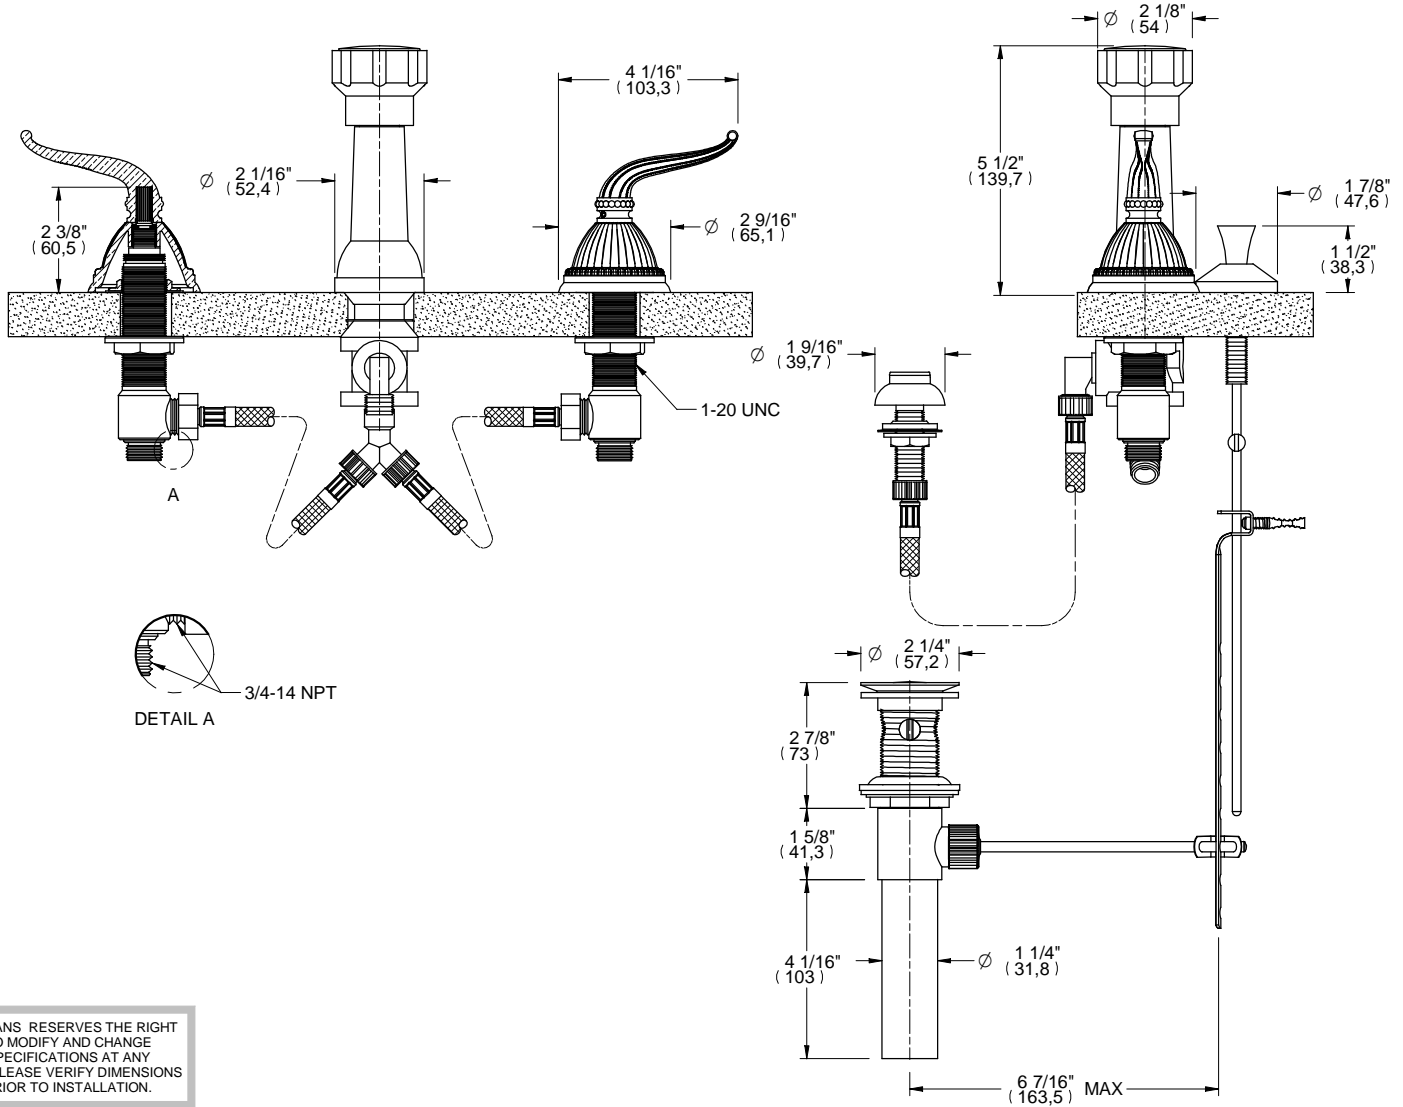

L1

ALTMANS RESERVES THE RIGHT TO MODIFY AND CHANGE SPECIFICATIONS AT ANY TIME. PLEASE VERIFY DIMENSIONS PRIOR TO INSTALLATION.

**Features**  
Available in All Finishes  
Brass Construction  
1/4" Turn Ceramic Disc Cartridge

**Through-Hole Specifications**  
All Holes 1 1/2" Max.

DIMENSIONS SHOWN TO NEAREST 1/16"