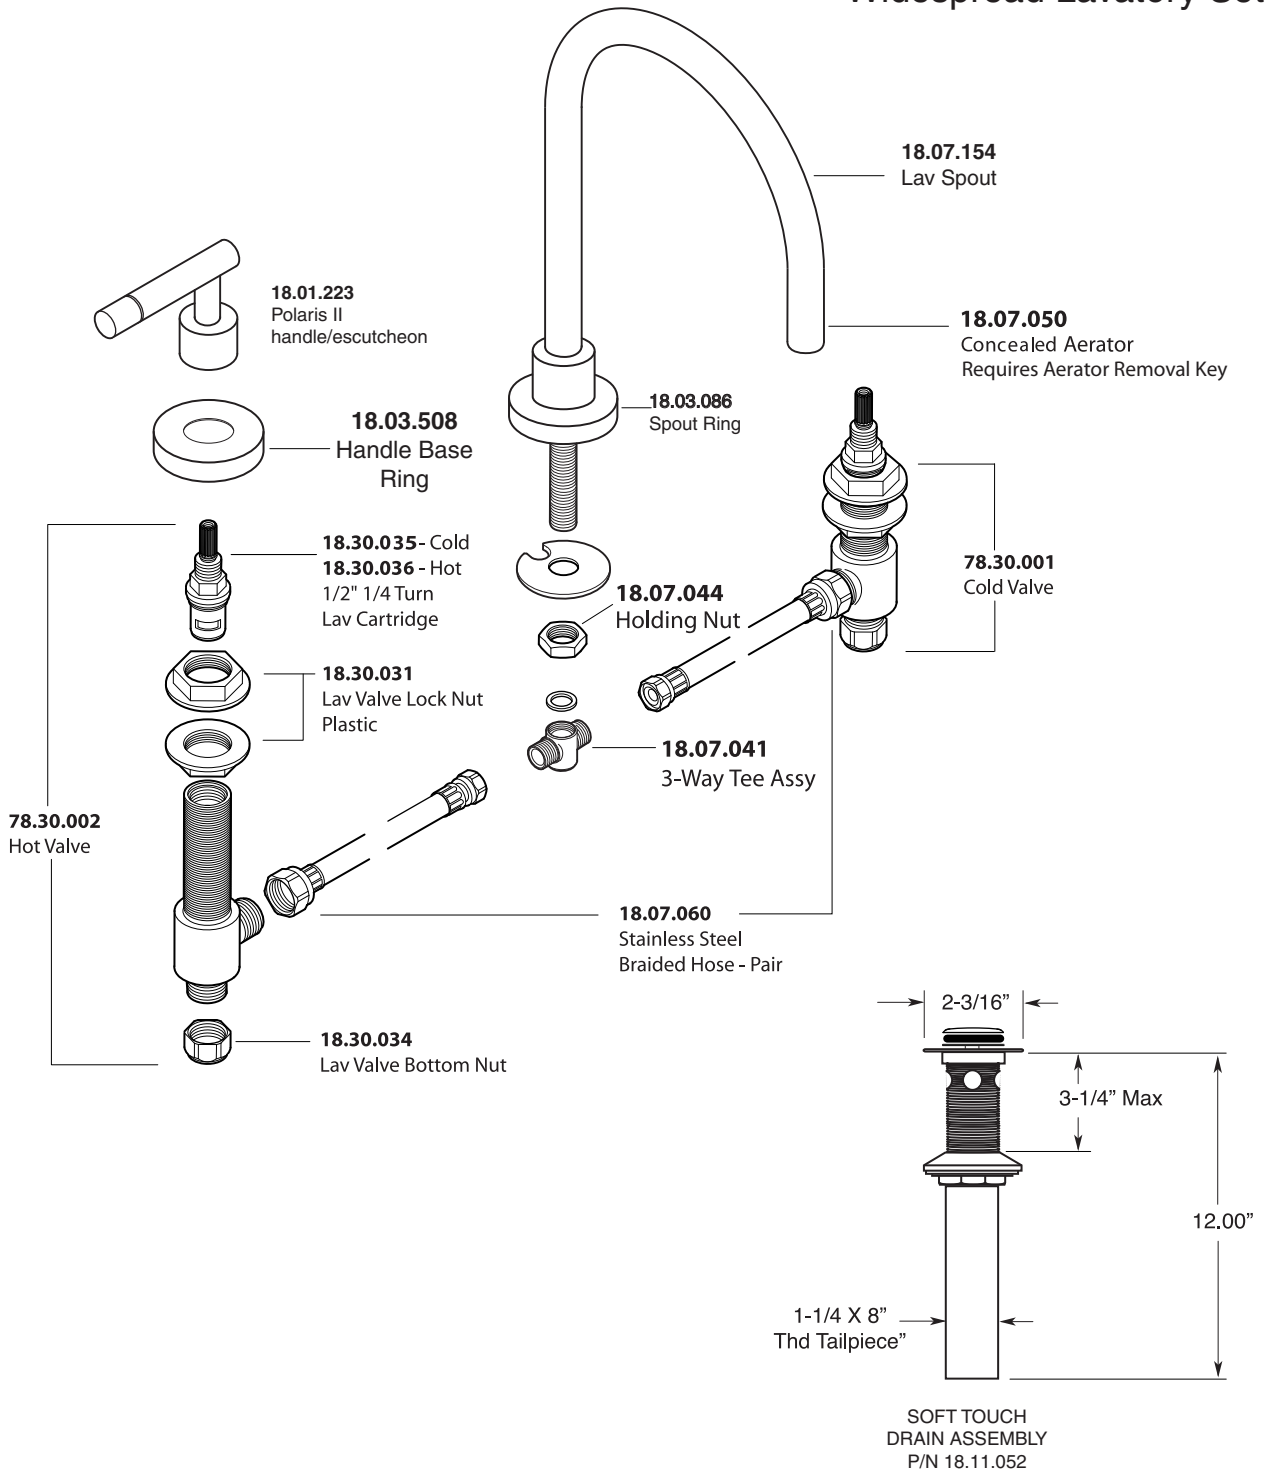

Series 3400

1.344908

Polaris II

Widespread Lavatory Set

FEATURES:

- All brass construction. Flexible hoses designed to be installed on 8" to 16" centers. Includes soft touch drain assembly, P/N 18.11.052
- Lever style handles with inside screw attachment.
- 20 PT. 1/4-turn ceramic disc valve cartridge.
- Available in all finishes. Warranty varies according to finish selection.
- Standard aerator is limited to 1.5 gpm.
- Certified to meet and exceed the following codes and standards:
ASME A112.18.1-2005/CSAB 125.1-2005

Note: Measurements are subject to change or cancellation. No responsibility is assumed for use of superseded or voided pages.

Parts List
Series 3400

Polaris II
Widespread Lavatory Set

American Faucet & Coatings Corporation.