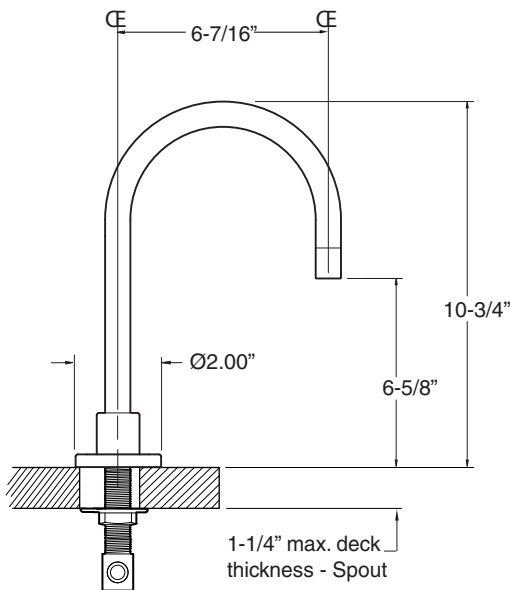

Series 3400

1.344908

Polaris II

Widespread Lavatory Set

FEATURES:

- All brass construction. Flexible hoses designed to be installed on 8" to 16" centers. Includes soft touch drain assembly, P/N 18.11.052
- Lever style handles with inside screw attachment.
- 20 PT. 1/4-turn ceramic disc valve cartridge.
- Available in all finishes. Warranty varies according to finish selection.
- Standard aerator is limited to 1.5 gpm.
- Certified to meet and exceed the following codes and standards:
ASME A112.18.1-2005/CSAB 125.1-2005

Note: Measurements are subject to change or cancellation. No responsibility is assumed for use of superseded or voided pages.

Parts List
Series 3400

Polaris II
Widespread Lavatory Set

American Faucet & Coatings Corporation.