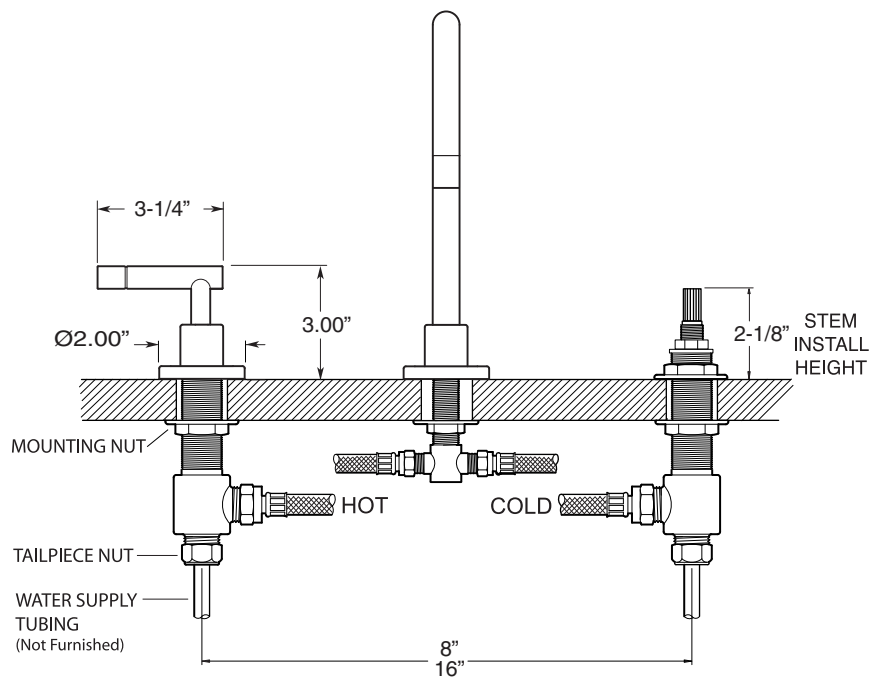

Series 3400

1.344908

Polaris II

Widespread Lavatory Set

FEATURES:

- All brass construction. Flexible hoses designed to be installed on 8" to 16" centers. Includes soft touch drain assembly, P/N 18.11.052
- Lever style handles with inside screw attachment.
- 20 PT. 1/4-turn ceramic disc valve cartridge.
- Available in all finishes. Warranty varies according to finish selection.
- Standard aerator is limited to 1.5 gpm.
- Certified to meet and exceed the following codes and standards:
ASME A112.18.1-2005/CSAB 125.1-2005

Note: Measurements are subject to change or cancellation. No responsibility is assumed for use of superseded or voided pages.

Parts List
Series 3400

Polaris II
Widespread Lavatory Set

American Faucet & Coatings Corporation.