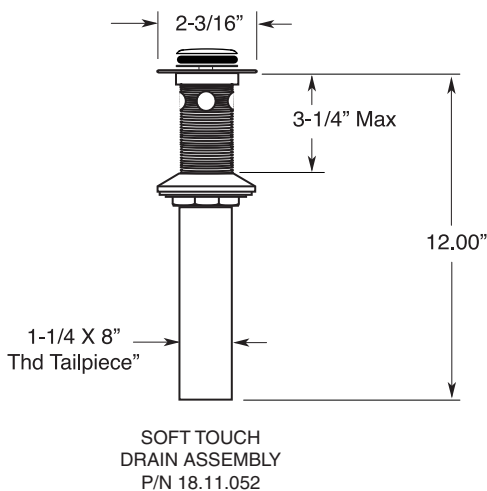

Series 3400

1.344908

Polaris II

Widespread Lavatory Set

FEATURES:

- All brass construction. Flexible hoses designed to be installed on 8" to 16" centers. Includes soft touch drain assembly, P/N 18.11.052
- Lever style handles with inside screw attachment.
- 20 PT. 1/4-turn ceramic disc valve cartridge.
- Available in all finishes. Warranty varies according to finish selection.
- Standard aerator is limited to 1.5 gpm.
- Certified to meet and exceed the following codes and standards:
ASME A112.18.1-2005/CSAB 125.1-2005

Note: Measurements are subject to change or cancellation. No responsibility is assumed for use of superseded or voided pages.

Parts List
Series 3400

Polaris II
Widespread Lavatory Set

American Faucet & Coatings Corporation.