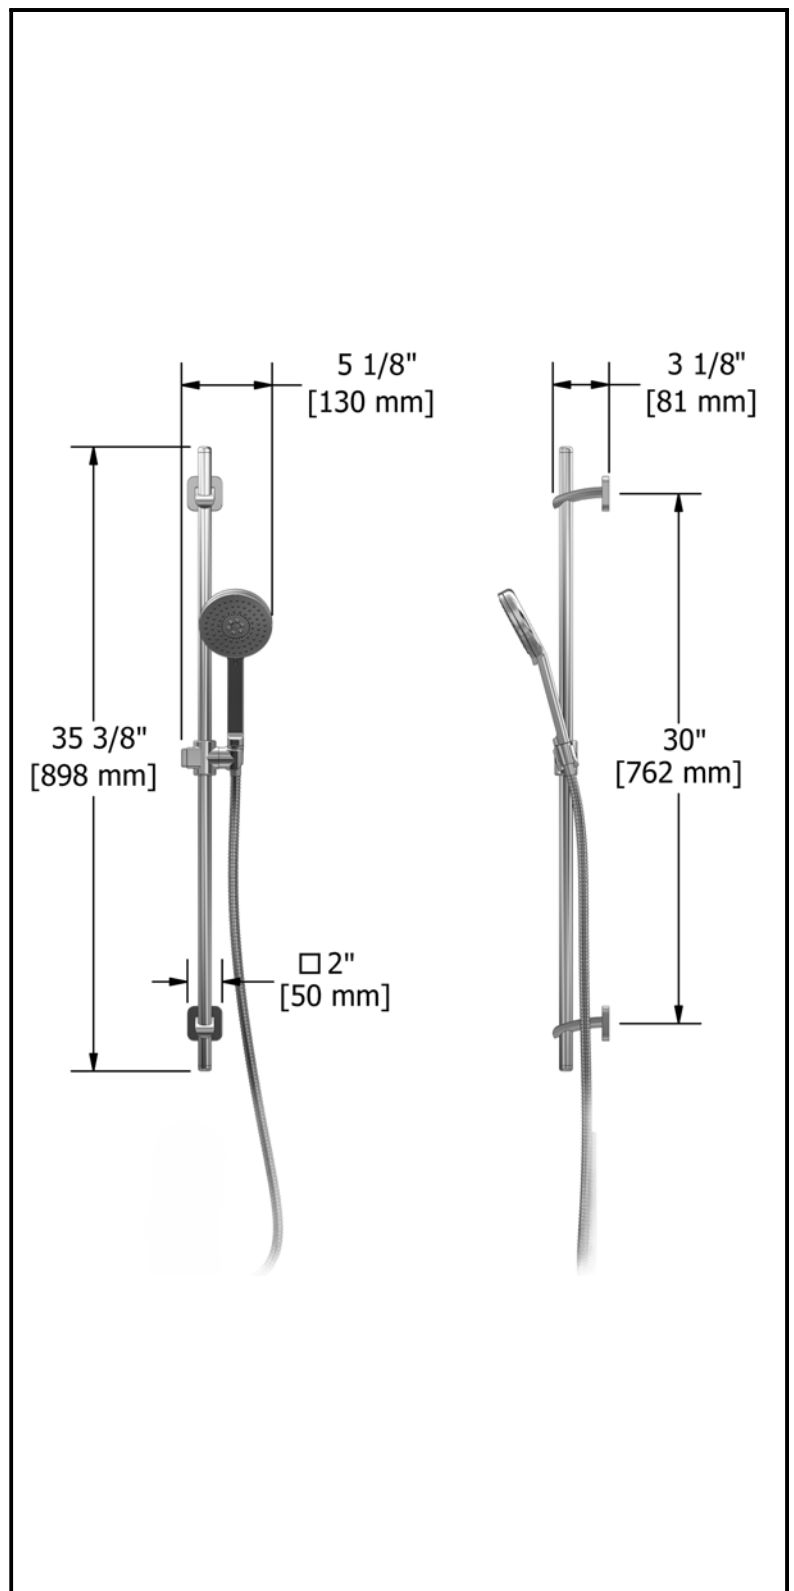

½" coaxiale thermostatic pressure
balance system with hand shower rail

KIT#143SAXX

Specifications

Composition

- SA43 - ½" coaxial thermostatic pressure balance valve
- 7007 - Hand shower rail
- 772 - Elbow supply

Available colors

- C : Chrome
- PN : Polished nickel (PVD)

Flows

- Total max. flow 41.4 L/min, 10.9 gpm (US) 60psi

Certifications

- ASSE 1016
- ASME A112.18.1
- CSA B125.1

Warranty

The Riobel inc. product carries a limited LIFETIME warranty on the finish Chrome, Gold (PVD), Brushed nickel (PVD), Night brushed (PVD), Polished nickel (PVD) and all working parts and is guaranteed from the initial date of purchase against all manufacturing defects. Other finished 1 year.

Customer service

Ontario, West Canada : 888-287-5354 Quebec, Maritimes, United States : 866-473-8442

Hand shower rail

7007XX

Specifications

Descriptions

- 2 jet hand shower; luxurious, massage
- 150cm (59") double interlock flexible hose
- Ø19mm (¾") slide bar

Customer service

Ontario, West Canada : 888-287-5354 Quebec, Maritimes, United States : 866-473-8442

Elbow supply
772XX

Specifications

Descriptions

- ½" female inlet NPT
- ½" male outlet
- Solid brass
- Depth adjustable