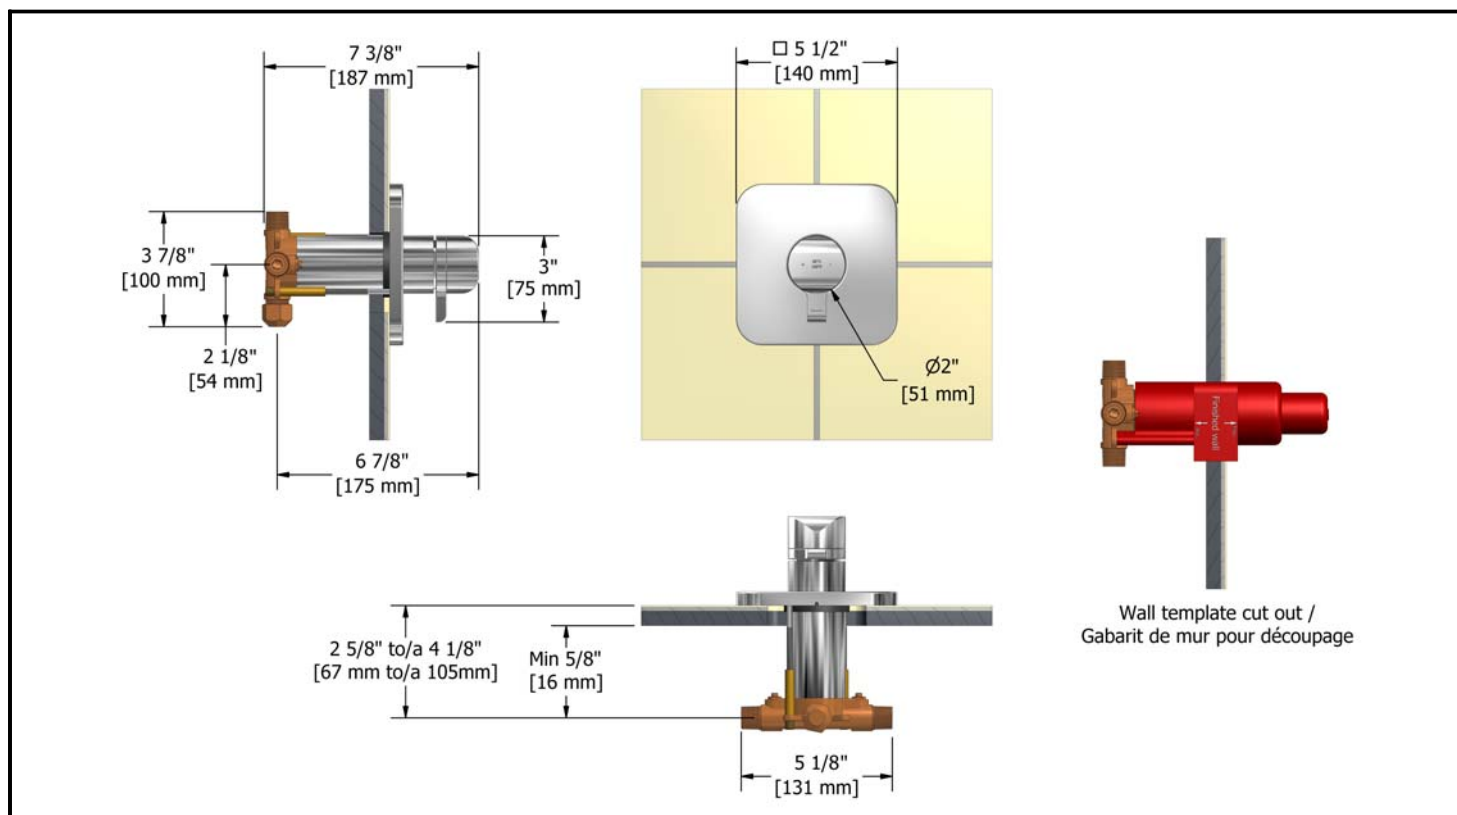

Certifications

- ASSE 1016
- ASME A112.18.1
- CSA B125.1