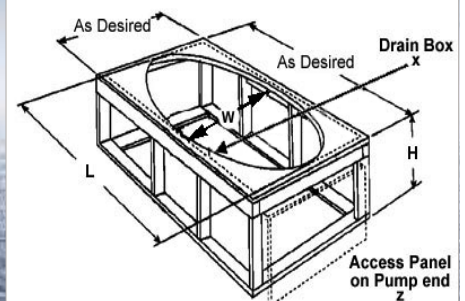

VAN GOGH - DROP-IN

MaestroTub – construction features:

- Acrylic models finished in 1/8" thick layer of deep lustrous acrylic.
- Extra thick reinforced fiberglass.
- Smooth anti-slip bottom
- Foam Fill sound insulator
- Integral waste & overflow
- 8 Fully directional adjustable PVC jets
- Anti-vortex safety suction.
- Color matched system trim
- HydroOzone ozone sanitation system
- Rigid PVC piping
- Pre-wired pump on pump platform (standard pup location only)
- Self draining pump and system
- Soft Touch electronic on/off control with 30-min. integral timer
- Integral E-Z Level platform faci½litates installation
- Must be set in Mortar Base

The Green Company

Framing Dimension

Tub Opening Dimension

(L)ength	(W)idth	(H)eight
64"	30"	17¼"
70"	34"	17¼"

*Disclaimer: Certain options or altering the pump/blower location may cause the pump/blower to extend beyond the tub decking.
 For cutout dimensions wait for unit to arrive.
 All specifications subject to change without notice.*