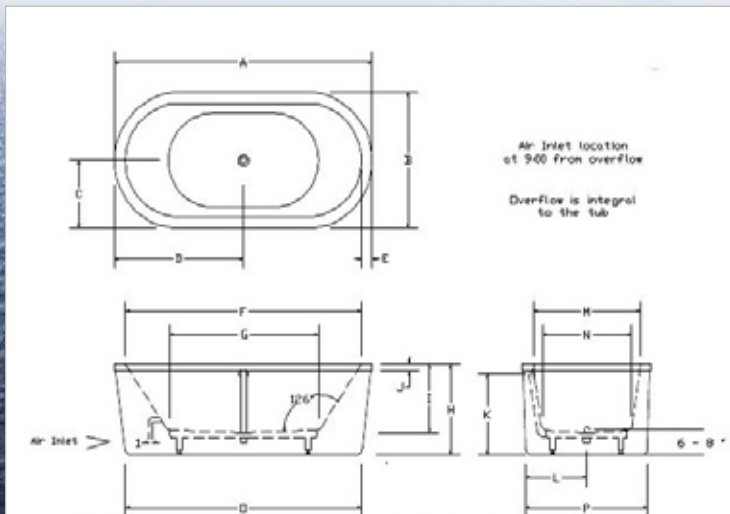

Model	AC	A	B	C	D	E	F
6632	√	66"	32"	16"	33"	3"	60"
	G	H	I	J	K	L	M
	35"	24"	18"	1 1/4"	22 1/4"	N/A	26"
	N	O	P	Q	R	Water Cap.	
	21"	60"	30"	N/A	126°	58 Gallons	
Model	AC	A	B	C	D	E	F
7236	√	72"	36"	18"	36"	3"	66"
	G	H	I	J	K	L	M
	42"	24"	18"	1 1/4"	22 1/4"	N/A	30"
	N	O	P	Q	R	Water Cap.	
	24"	66"	34"	15 3/4"	126°	83 Gallons