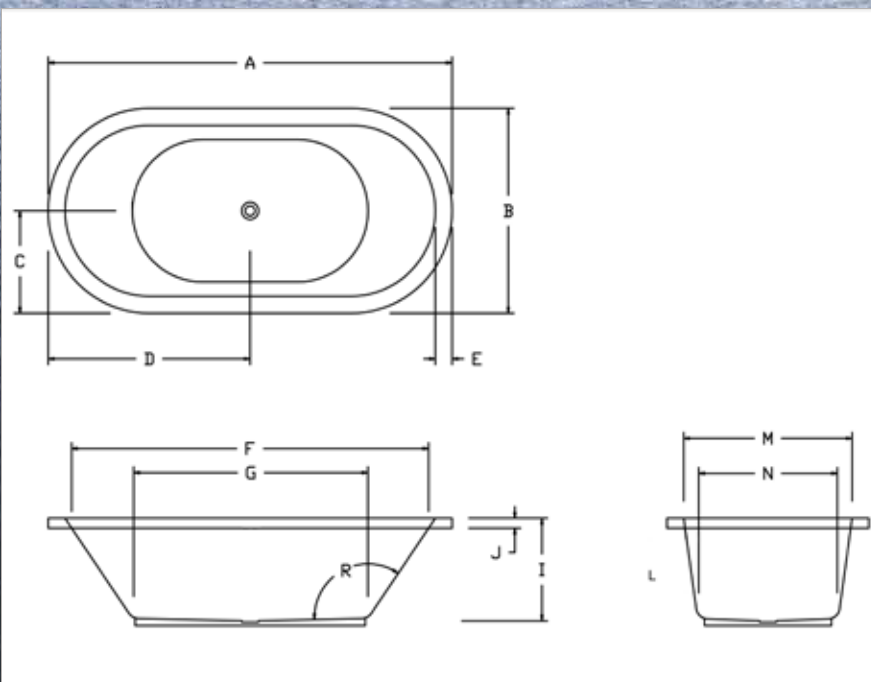

The Green Company

Framing Dimension

Tub Opening Dimension

(L)ength	(W)idth	(H)eight
64"	30"	17¼"
70"	34"	17¼"

*Disclaimer: Certain options or altering the pump/blower location may cause the pump/blower to extend beyond the tub decking.
 For cutout dimensions wait for unit to arrive.
 All specifications subject to change without notice.*