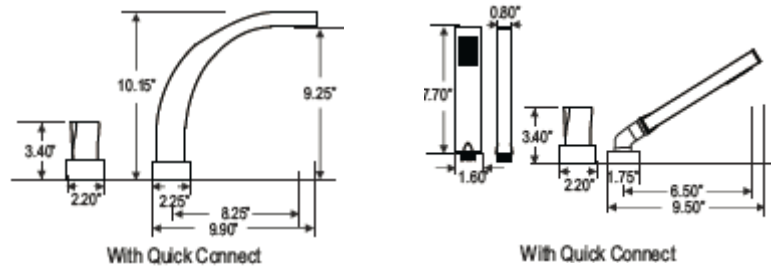

Codes and Standards

ALTMANS RESERVES THE RIGHT TO MODIFY AND CHANGE SPECIFICATIONS AT ANY TIME. PLEASE VERIFY DIMENSIONS PRIOR TO INSTALLATION

Color/Finishes

- Polished Chrome, PVD Satin Nickel
- Refer to pricelist for other finishes.

Features and Benefits

- Brass Construction
- Flexible Connections
- 1/4 Turn Ceramic Disc Cartridges
- Includes valve 0D15
- Available in All Altmans Finishes

Through-Hole Specifications

Spout: $\varnothing$ 1 1/2" Max.

Valve: $\varnothing$ 1 1/2" Max.