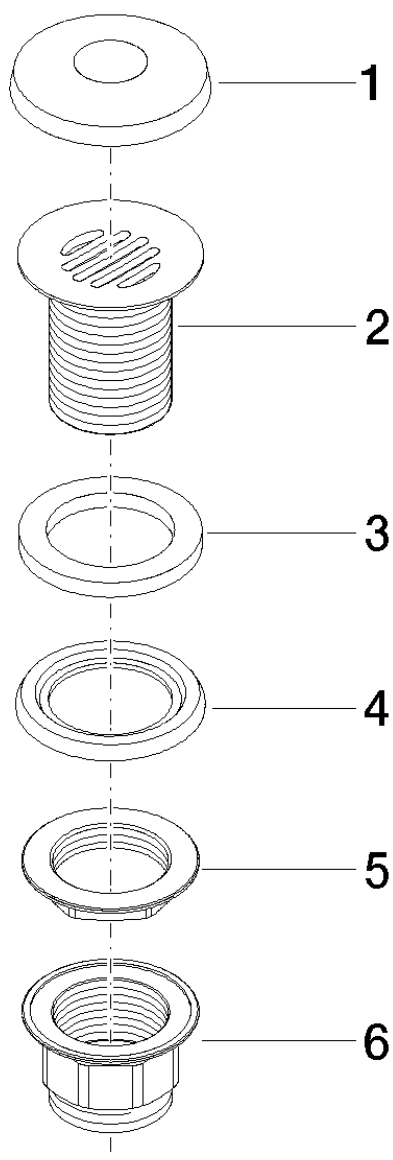

Product specifications

Suitable only for basins without overflow.

Available in all Dornbracht finishes.

Surfaces

- chrome 10110970-00
- matt platinum 10110970-06
- platinum 10110970-08
- brass 10110970-09
- matt white 10110970-10
- matt black 10110970-33
- champagne 10110970-47

Exploded assembly drawing

Order quantity

No.	Article number	Name	Installation quantity
1	09210208690	cap	1
2	091101025ff	cup	1
3	09140503990	seal	1
4	09140302590	seal	1
5	09231001790	nut	1
6	092310020ff	nut	1