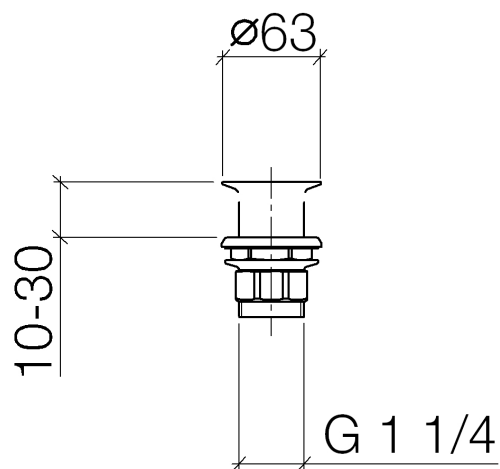

Product specifications

Suitable only for basins without overflow.

Available in all Dornbracht finishes.

Surfaces

- chrome 10110970-00
- matt platinum 10110970-06
- platinum 10110970-08
- brass 10110970-09
- matt white 10110970-10
- matt black 10110970-33
- champagne 10110970-47

Exploded assembly drawing

Order quantity

No.	Article number	Name	Installation quantity
1	09210208690	cap	1
2	091101025ff	cup	1
3	09140503990	seal	1
4	09140302590	seal	1
5	09231001790	nut	1
6	092310020ff	nut	1