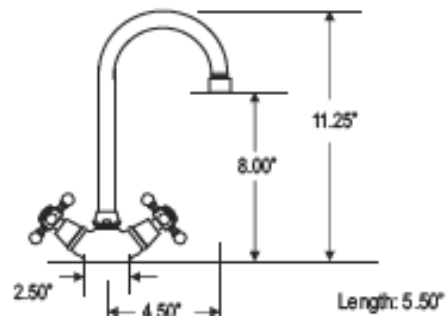

BAR FAUCET

One Hole Bar faucet

54

Handles/Escutcheon: H1

Codes and Standards

ALTMANS RESERVES THE RIGHT TO
MODIFY AND CHANGE SPECIFICATIONS
AT ANY TIME. PLEASE VERIFY DIMEN-
SIONS PRIOR TO INSTALLATION

Color/Finishes