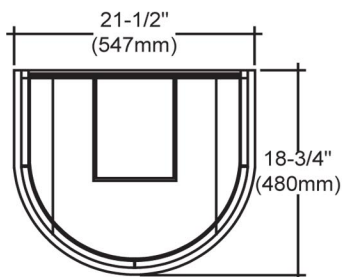

150-WV24

24" Wall Mount Vanity & Sink

Please see MG-8050K for sink dimension

SPECIFICATION SHEET

Features

- Materials: Plywood with Engineered Apricot Veneers
- Hinges: Fully concealed, soft closing
- Doors: 2
- Shelves: 1 (adjustable)
- Mounting: Cleats
- Hardware: Brushed Nickel
- Back panel: Fully covered
- Side Panels: 7/8" FB with Engineered Apricot Veneers