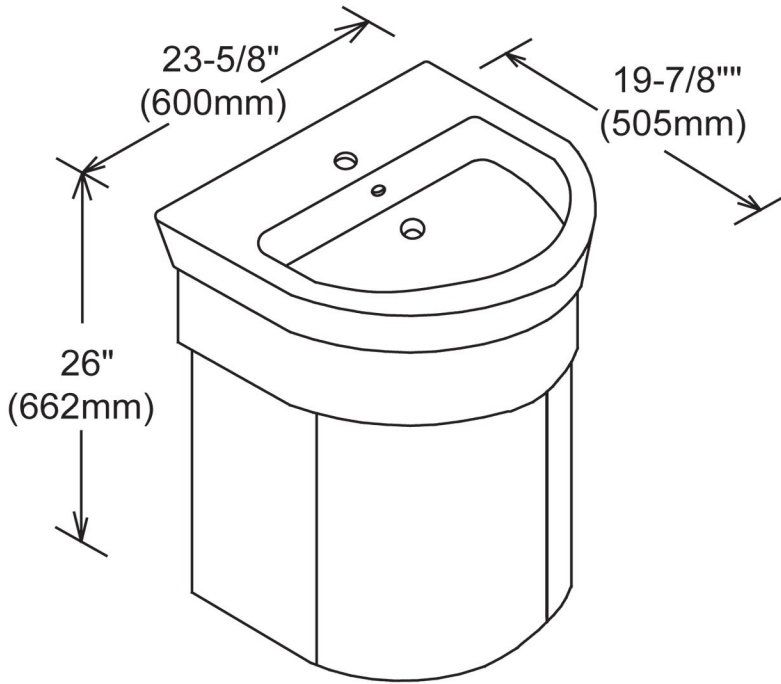

150-WV24

24" Wall Mount Vanity & Sink

Please see MG-8050K for sink dimension

SPECIFICATION SHEET

Features

- Materials: Plywood with Engineered Apricot Veneers
- Hinges: Fully concealed, soft closing
- Doors: 2
- Shelves: 1 (adjustable)
- Mounting: Cleats
- Hardware: Brushed Nickel
- Back panel: Fully covered
- Side Panels: 7/8" FB with Engineered Apricot Veneers