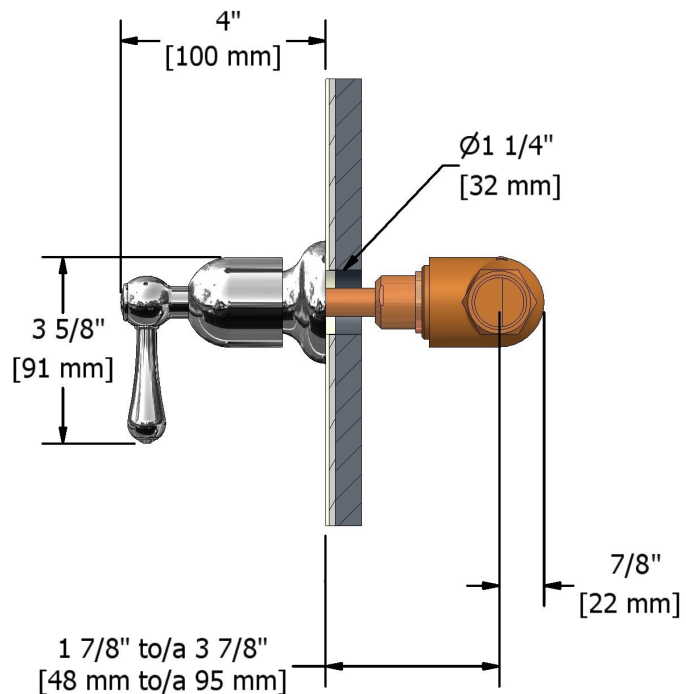

3/4" shut-off valve
MA30LXX

Specifications

Descriptions

- 3/4" inlet female NPT
- 3/4" ceramic cartridge

Available colors

- C : Chrome
- BN : Brushed nickel (PVD)

Cartridges

- 401-043

Certifications

- CSA B125.1
- ASME A112.18.1
- CMR248 Approval

Sizes, models and finishes may differ from those presented.

Warranty

The Riobel inc. product carries a limited LIFETIME warranty on the finish Chrome, Gold (PVD), Brushed nickel (PVD), Night brushed (PVD), Polished nickel (PVD) and all working parts and is guaranteed from the initial date of purchase against all manufacturing defects. Other finished 1 year.