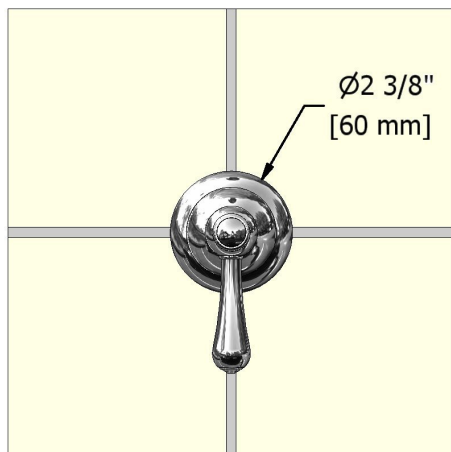

Sizes, models and finishes may differ from those presented.

Warranty

The Riobel inc. product carries a limited LIFETIME warranty on the finish Chrome, Gold (PVD), Brushed nickel (PVD), Night brushed (PVD), Polished nickel (PVD) and all working parts and is guaranteed from the initial date of purchase against all manufacturing defects. Other finished 1 year.

Customer Service

Ontario, West Canada : 888-287-5354 Quebec, Maritimes, United States : 866-473-8442

2014.05.01