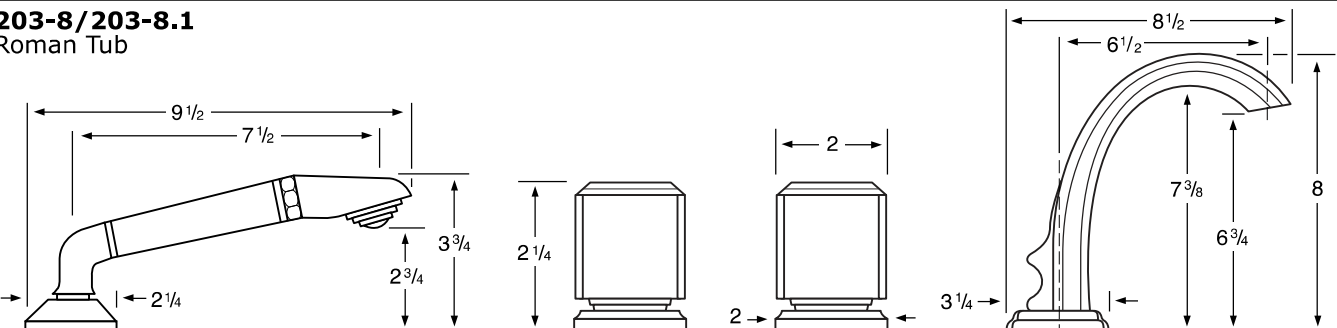

- 203-3** 3 Valve Tub & Shower
- 203-5** 2 Valve Tub
- 203-6** 2 Valve Shower
- 203-WTR** Wall Valve Trim

203-3.2/203-6.2 Pressure Balancing Valve

203-THRMKT10/203-3.5/203-6.5 Thermostatic Valve

203-3.2TMP/203-6.2TMP Tempress Pressure Balancing Valve

203-THRMKT20/203-3.4/203-6.4 Thermostatic Valve with Built in Volume Control

203-4 Bidet

203-8/203-8.1 Roman Tub

See Handle Trim Specifications for a complete list of additional handle trims