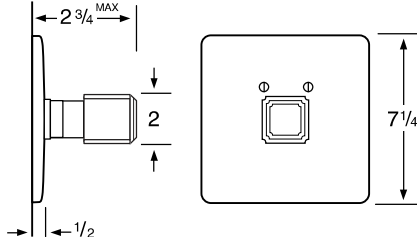

- 203-3** 3 Valve Tub & Shower
- 203-5** 2 Valve Tub
- 203-6** 2 Valve Shower
- 203-WTR** Wall Valve Trim

203-3.2/203-6.2 Pressure Balancing Valve

203-THRMKT10/203-3.5/203-6.5 Thermostatic Valve

203-3.2TMP/203-6.2TMP Tempress Pressure Balancing Valve

203-THRMKT20/203-3.4/203-6.4 Thermostatic Valve with Built in Volume Control

203-4 Bidet

203-8/203-8.1 Roman Tub

See Handle Trim Specifications for a complete list of additional handle trims