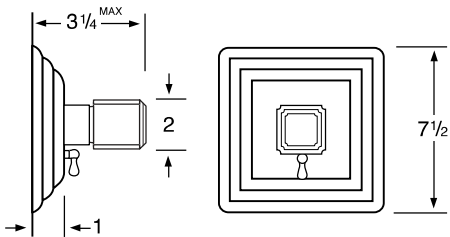

- 203-3** 3 Valve Tub & Shower
- 203-5** 2 Valve Tub
- 203-6** 2 Valve Shower
- 203-WTR** Wall Valve Trim

203-3.2/203-6.2 Pressure Balancing Valve

203-THRMKT10/203-3.5/203-6.5 Thermostatic Valve

203-3.2TMP/203-6.2TMP Tempress Pressure Balancing Valve

203-THRMKT20/203-3.4/203-6.4 Thermostatic Valve with Built in Volume Control

203-4 Bidet

203-8/203-8.1 Roman Tub

See Handle Trim Specifications for a complete list of additional handle trims