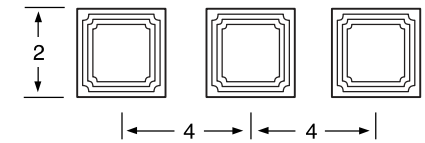

- 203-3** 3 Valve Tub & Shower
- 203-5** 2 Valve Tub
- 203-6** 2 Valve Shower
- 203-WTR** Wall Valve Trim

203-3.2/203-6.2 Pressure Balancing Valve

203-THRMKT10/203-3.5/203-6.5 Thermostatic Valve

203-3.2TMP/203-6.2TMP Tempress Pressure Balancing Valve

203-THRMKT20/203-3.4/203-6.4 Thermostatic Valve with Built in Volume Control

203-4 Bidet

203-8/203-8.1 Roman Tub

See Handle Trim Specifications for a complete list of additional handle trims