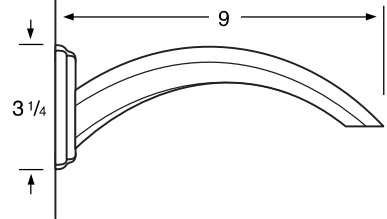

- 203-3** 3 Valve Tub & Shower
- 203-5** 2 Valve Tub
- 203-6** 2 Valve Shower
- 203-WTR** Wall Valve Trim

203-3.2/203-6.2 Pressure Balancing Valve

203-THRMKT10/203-3.5/203-6.5 Thermostatic Valve

203-3.2TMP/203-6.2TMP Tempress Pressure Balancing Valve

203-THRMKT20/203-3.4/203-6.4 Thermostatic Valve with Built in Volume Control

203-4 Bidet

203-8/203-8.1 Roman Tub

See Handle Trim Specifications for a complete list of additional handle trims