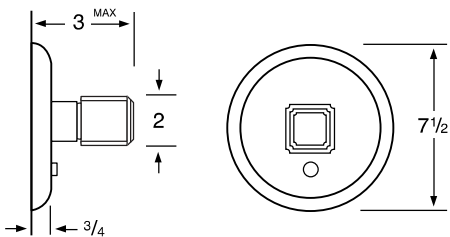

- 203-3** 3 Valve Tub & Shower
- 203-5** 2 Valve Tub
- 203-6** 2 Valve Shower
- 203-WTR** Wall Valve Trim

203-3.2/203-6.2 Pressure Balancing Valve

203-THRMKT10/203-3.5/203-6.5 Thermostatic Valve

203-3.2TMP/203-6.2TMP Tempress Pressure Balancing Valve

203-THRMKT20/203-3.4/203-6.4 Thermostatic Valve with Built in Volume Control

203-4 Bidet

203-8/203-8.1 Roman Tub

See Handle Trim Specifications for a complete list of additional handle trims