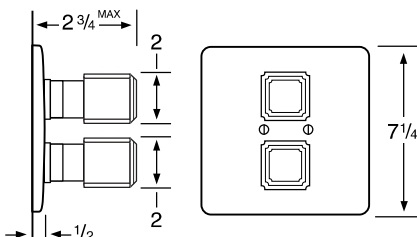

- 203-3** 3 Valve Tub & Shower
- 203-5** 2 Valve Tub
- 203-6** 2 Valve Shower
- 203-WTR** Wall Valve Trim

203-3.2/203-6.2 Pressure Balancing Valve

203-THRMKT10/203-3.5/203-6.5 Thermostatic Valve

203-3.2TMP/203-6.2TMP Tempress Pressure Balancing Valve

203-THRMKT20/203-3.4/203-6.4 Thermostatic Valve with Built in Volume Control

203-4 Bidet

203-8/203-8.1 Roman Tub

See Handle Trim Specifications for a complete list of additional handle trims