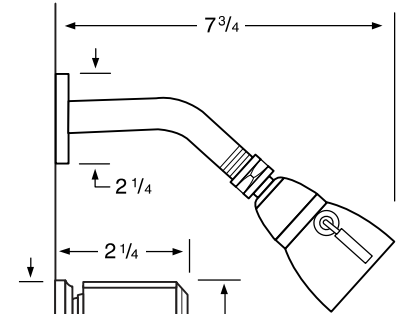

- 203-3** 3 Valve Tub & Shower
- 203-5** 2 Valve Tub
- 203-6** 2 Valve Shower
- 203-WTR** Wall Valve Trim

203-3.2/203-6.2 Pressure Balancing Valve

203-THRMKT10/203-3.5/203-6.5 Thermostatic Valve

203-3.2TMP/203-6.2TMP Tempress Pressure Balancing Valve

203-THRMKT20/203-3.4/203-6.4 Thermostatic Valve with Built in Volume Control

203-4 Bidet

203-8/203-8.1 Roman Tub

See Handle Trim Specifications for a complete list of additional handle trims