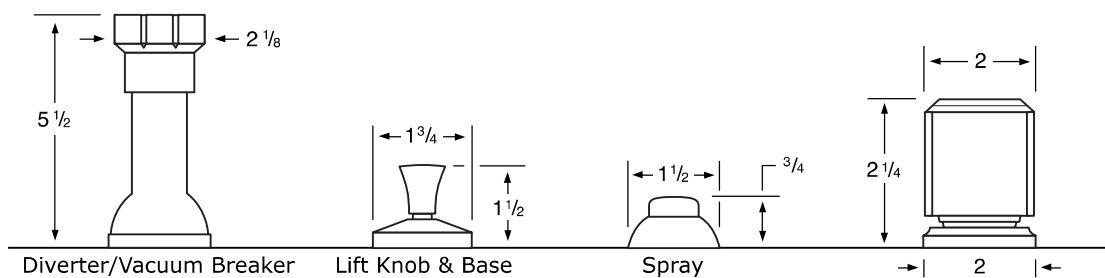

- 203-3** 3 Valve Tub & Shower
- 203-5** 2 Valve Tub
- 203-6** 2 Valve Shower
- 203-WTR** Wall Valve Trim

203-3.2/203-6.2 Pressure Balancing Valve

203-THRMKT10/203-3.5/203-6.5 Thermostatic Valve

203-3.2TMP/203-6.2TMP Tempress Pressure Balancing Valve

203-THRMKT20/203-3.4/203-6.4 Thermostatic Valve with Built in Volume Control

203-4 Bidet

203-8/203-8.1 Roman Tub

See Handle Trim Specifications for a complete list of additional handle trims