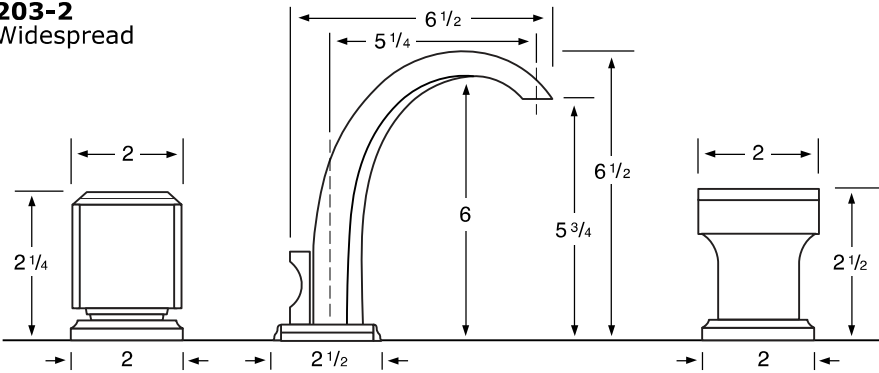

- 203-3** 3 Valve Tub & Shower
- 203-5** 2 Valve Tub
- 203-6** 2 Valve Shower
- 203-WTR** Wall Valve Trim

203-3.2/203-6.2 Pressure Balancing Valve

203-THRMKT10/203-3.5/203-6.5 Thermostatic Valve

203-3.2TMP/203-6.2TMP Tempress Pressure Balancing Valve

203-THRMKT20/203-3.4/203-6.4 Thermostatic Valve with Built in Volume Control

203-4 Bidet

203-8/203-8.1 Roman Tub

See Handle Trim Specifications for a complete list of additional handle trims