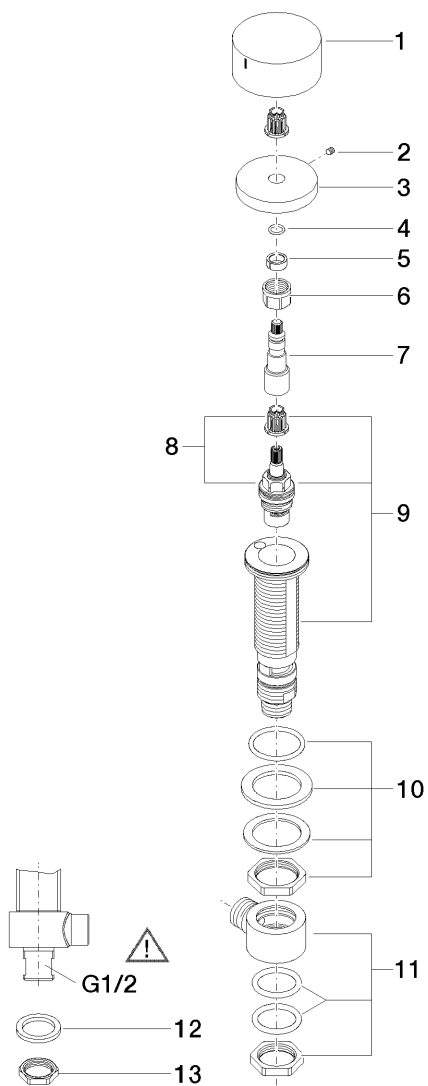

Product specifications

- 1/2" ceramic disc cartridge
- Without flange
- Handle \varnothing 2 3/8"
- 1 1/4" hole diameter

Surfaces

- | | |
|-----------------|-------------|
| • chrome | 20000741-00 |
| • matt platinum | 20000741-06 |
| • matt black | 20000741-33 |

Exploded assembly drawing

Order quantity

No.	Article number	Name	Installation quantity
1	092074006ff	handle (hot)	1
2	09311100790	pin	1
3	092774003ff	rosette	1
4	09141006090	seal	1
5	09141502090	ring	1
6	09233002390	nut	1
7	092906107ff	spindle	1
8	9090031320090	top	1
9	0417110453290	side panel	1
10	0423100327890	fixing set	1
11	0417110231090	distributor	1
12	09301105990	disc	1
13	09231001290	nut	1