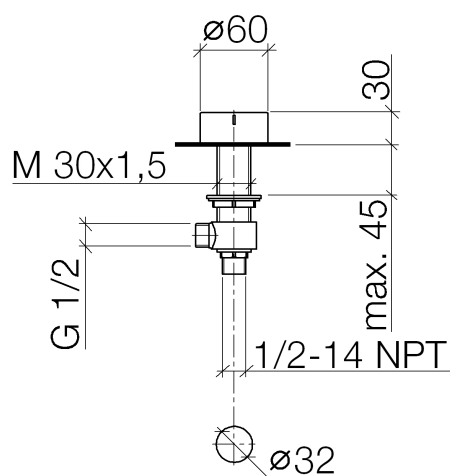

Product specifications

- 1/2" ceramic disc cartridge
- Without flange
- Handle \varnothing 2 3/8"
- 1 1/4" hole diameter

Surfaces

- | | |
|-----------------|-------------|
| • chrome | 20000741-00 |
| • matt platinum | 20000741-06 |
| • matt black | 20000741-33 |

Exploded assembly drawing

Order quantity

No.	Article number	Name	Installation quantity
1	092074006ff	handle (hot)	1
2	09311100790	pin	1
3	092774003ff	rosette	1
4	09141006090	seal	1
5	09141502090	ring	1
6	09233002390	nut	1
7	092906107ff	spindle	1
8	9090031320090	top	1
9	0417110453290	side panel	1
10	0423100327890	fixing set	1
11	0417110231090	distributor	1
12	09301105990	disc	1
13	09231001290	nut	1