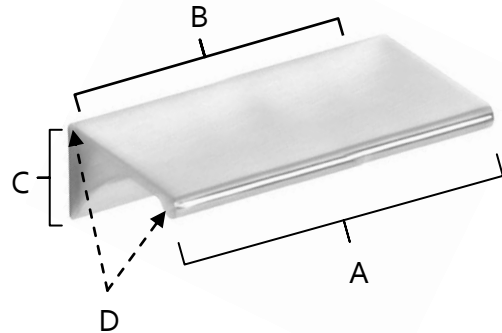

**SPECIFICATIONS**

**TAB PULLS**  
PULLS

**FEATURES**

- Modern styling
- Multiple finishes
- Concealed installation

**WARRANTY**

Limited lifetime

**FINISHES**

- Polished Brass (PB)
- Polished Brass/Non-Lacquered (PB/NL)
- Polished Chrome (PC)
- Bronze (BRZ)
- Polished Nickel (PN)
- Satin Nickel (SN)

**MATERIAL**

Brass

Item#	A	B	C	D
A970-15	2"	1 1/2"	5/8"	1"
A970-3	3 1/2"	3"	5/8"	1"
A970-35	4"	3 1/2"	5/8"	1"
A970-4	4 1/2"	4"	5/8"	1"
A970-6	6 1/2"	6"	5/8"	1"
A970-8	8 1/2"	8"	5/8"	1"

**KEY:**

- A - Overall Length
- B - Center to Center
- C - Width
- D - Projection