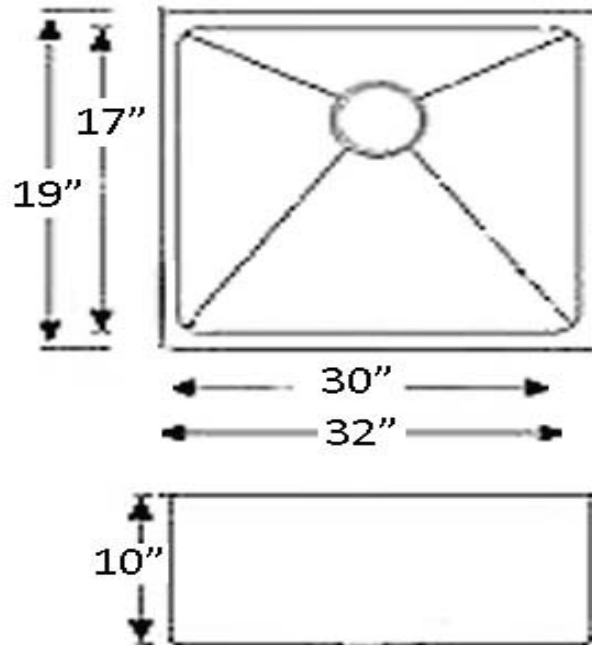

**32" ELLISON SINGLE BOWL
UNDERMOUNT SINK**

Cat. No
KSSSB2154-SS

W: 32"
D: 19"
H: 10"

Features:

- ▶ Solid 16 gauge, 304 grade metal construction
- ▶ Zero radius corners
- ▶ Easy maintenance with matte finish
- ▶ Mounting clips included
- ▶ Insulated for sound reduction
- ▶ Pads on all sides and bottom of sink
- ▶ Lip is 1-1/16" wide
- ▶ Accommodates 3-1/2" drain
- ▶ Drain sold separately

Compliance Certification
Meets or exceeds the following
specifications: ASME
A112.19.3-2001 for Stainless Steel.

***Please do NOT cut hole without
template or actual product.**

Interior Dimensions:

Basin Interior: 30" W x 17" D
Basin Depth: 9-1/2"

Dimensions of fixture are nominal and may vary within the range of tolerances established by ANSI Standard A112.19.2. Dimensions and specifications subject to change without notice.