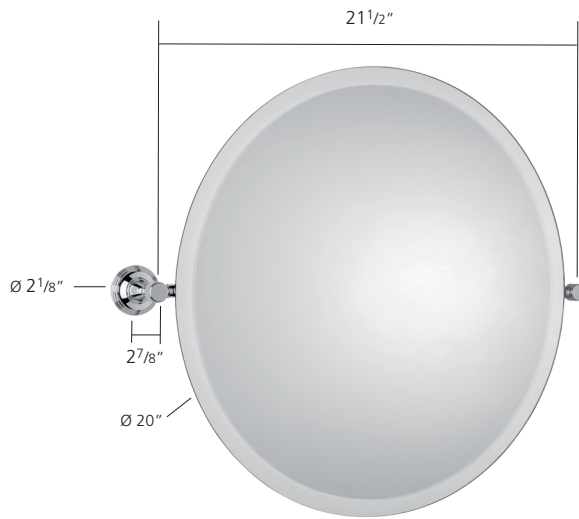

L6745
Tilting mirror

Finishes: Chrome
Polished nickel
Satin nickel
Antique gold

UK and Worldwide Customer Service Team:
+44 (0)121 766 4200
www.samuel-heath.co.uk

USA Customer Service Team:
www.samuel-heath.com