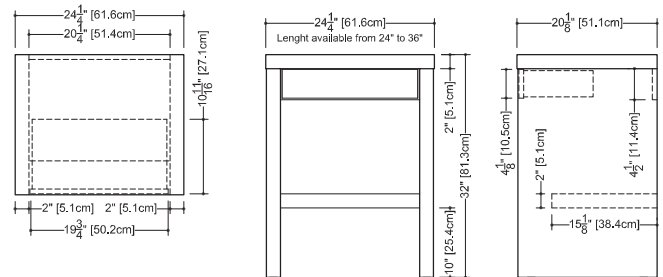

walnut

natural
chocolate

plan view

front view

side view

WETSTYLE cannot be held responsible for any technical errors and reserves the right to make revisions without notice.

Approximate measurement.
The manufacturer accept 1/4 (6.35mm) variance.

www.WETSTYLE.CA - Montreal - Canada
Tel. 450.536.9000 - 1 888.536.9001 - Fax. 450.536.0202