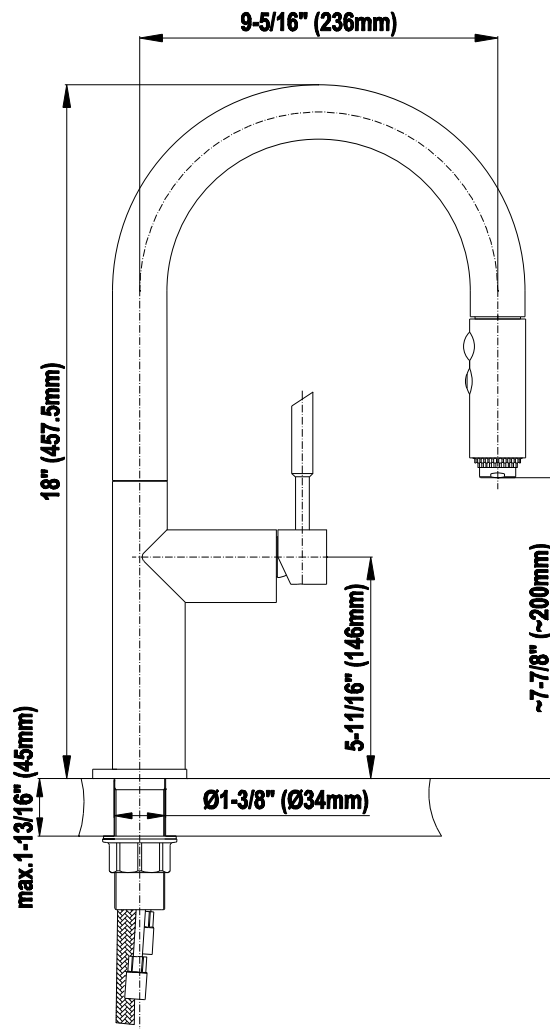

Warranty

- Limited lifetime warranty

For complete warranty information go to
www.graff-faucets.com/en-nam/warranty