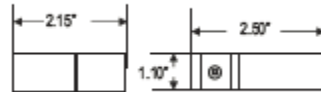

Codes and Standards

ALTMANS RESERVES THE RIGHT TO
MODIFY AND CHANGE SPECIFICATIONS
AT ANY TIME. PLEASE VERIFY DIMEN-
SIONS PRIOR TO INSTALLATION

Color/Finishes

- Polished Chrome, PVD Satin Nickel
- Refer to pricelist for other finishes.