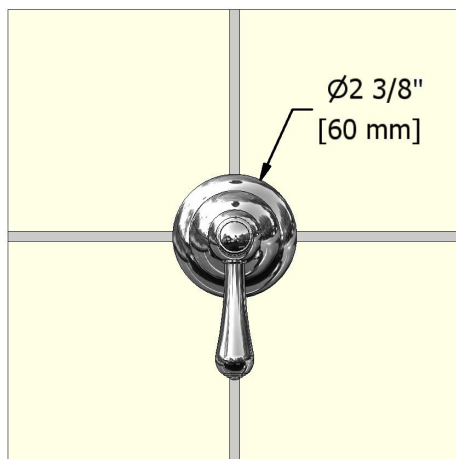

Sizes, models and finishes may differ from those presented.

Warranty

The Riobel inc. product carries a limited LIFETIME warranty on the finish Chrome, Gold (PVD), Brushed nickel (PVD), Night brushed (PVD), Polished nickel (PVD) and all working parts and is guaranteed from the initial date of purchase against all manufacturing defects. Other finished 1 year.

Customer Service

Ontario, West Canada : 888-287-5354 Quebec, Maritimes, United States : 866-473-8442