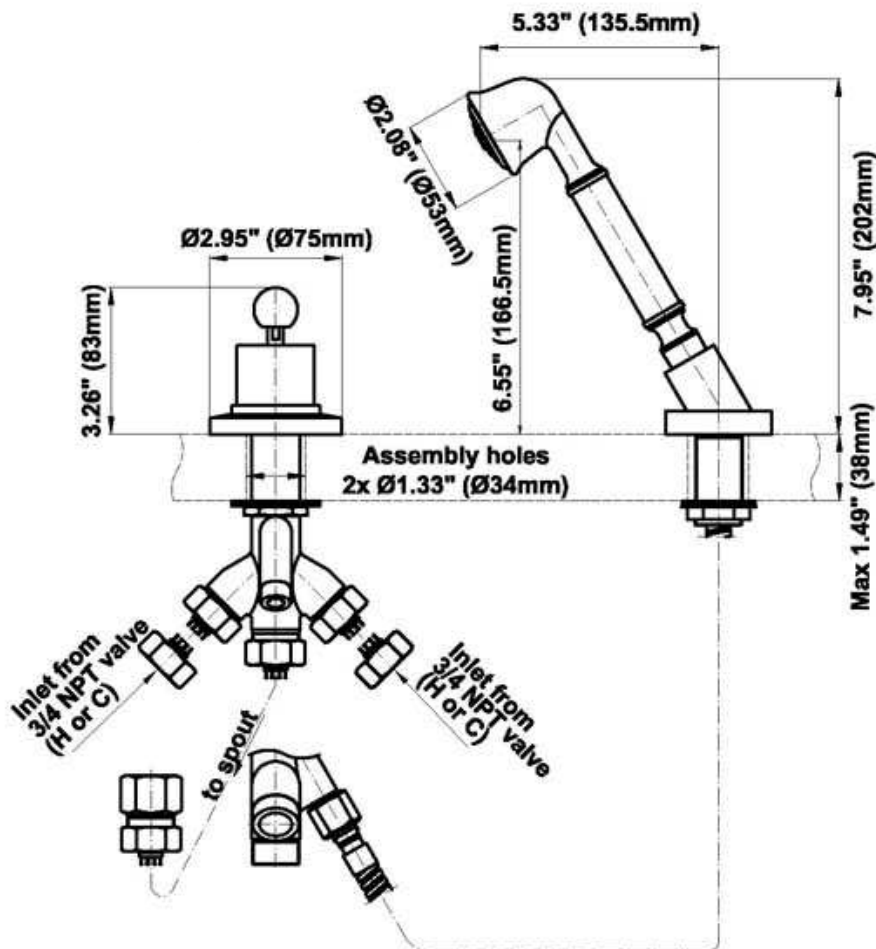

The measurements shown are for reference only. Products and specifications shown are subject to change without notice. Revised 11/2012.

www.graff-faucets.com | phone: 800-954-4723