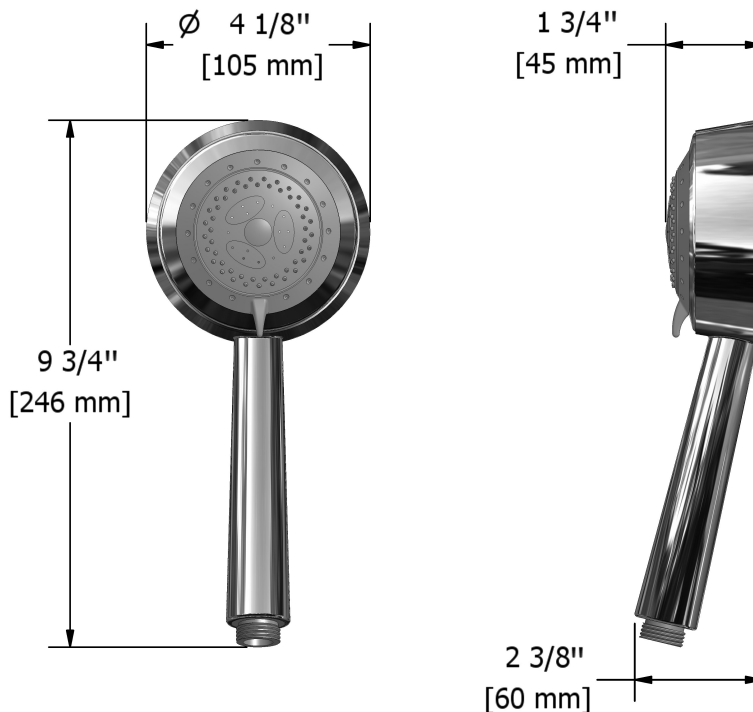

4 jet hand shower with pause
10XX

Specifications

Descriptions

- 4-jet hand shower: tropical breeze, luxurious, invigorating, massage and pause
- Scale-free

Available colors

- C : Chrome
- BN : Brushed nickel (PVD)
- PN : Polished nickel (PVD)

Available flows

- 9.5 L/min, 2.5 gpm (US) 60psi
- 5.69 L/min, 1.5 gpm (US) 60psi (**10XX-15**)

Certifications

- CSA B125.1
- ASME A112.18.1
- CMR248 Approval

Sizes, models and finishes may differ from thoses presented.