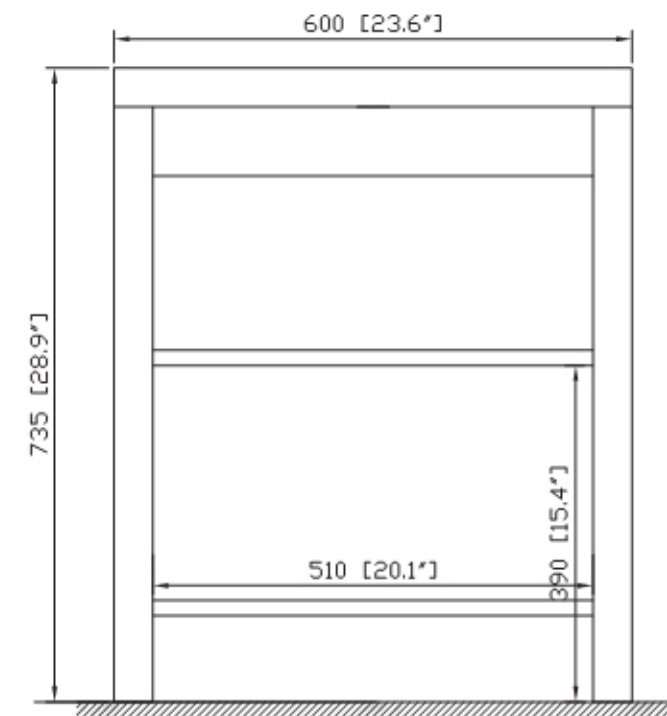

### Nominal Dimension

- 24W x 19D x 29H (inches)

### Product Diagrams

Front

Back

Side

Top