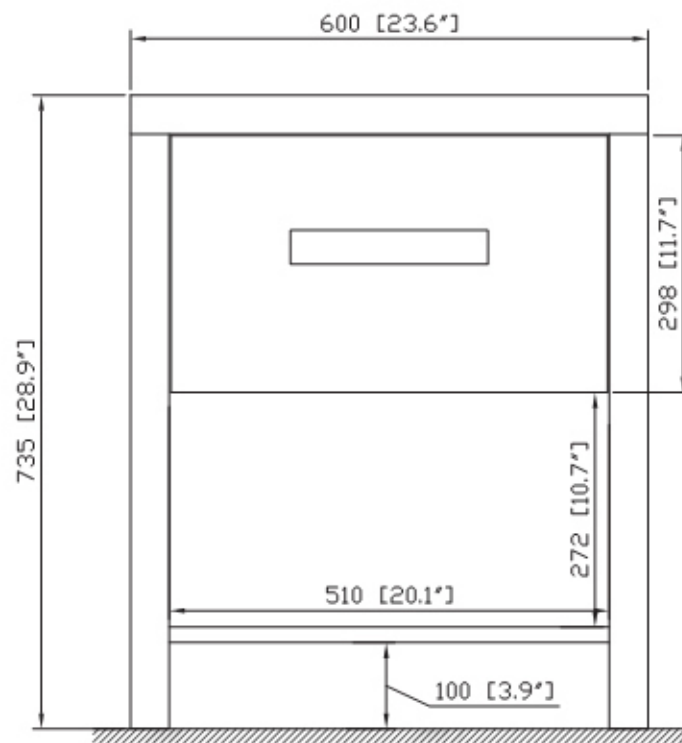

### Nominal Dimension

- 24W x 19D x 29H (inches)

### Product Diagrams

Front

Back

Side

Top