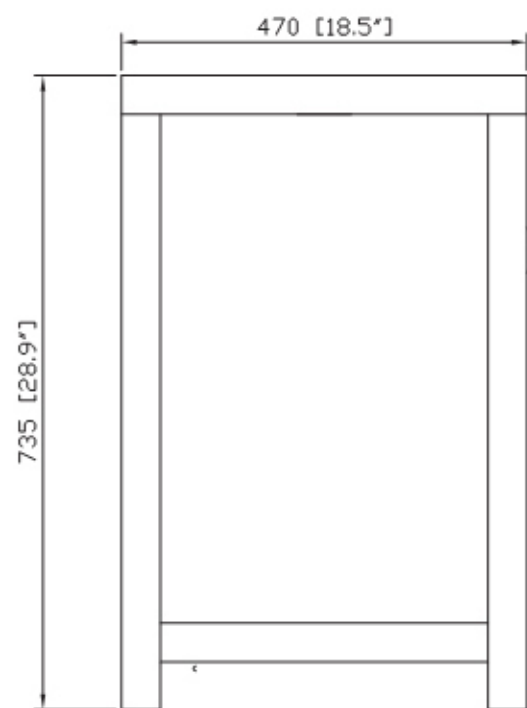

### Nominal Dimension

- 24W x 19D x 29H (inches)

### Product Diagrams

Front

Back

Side

Top