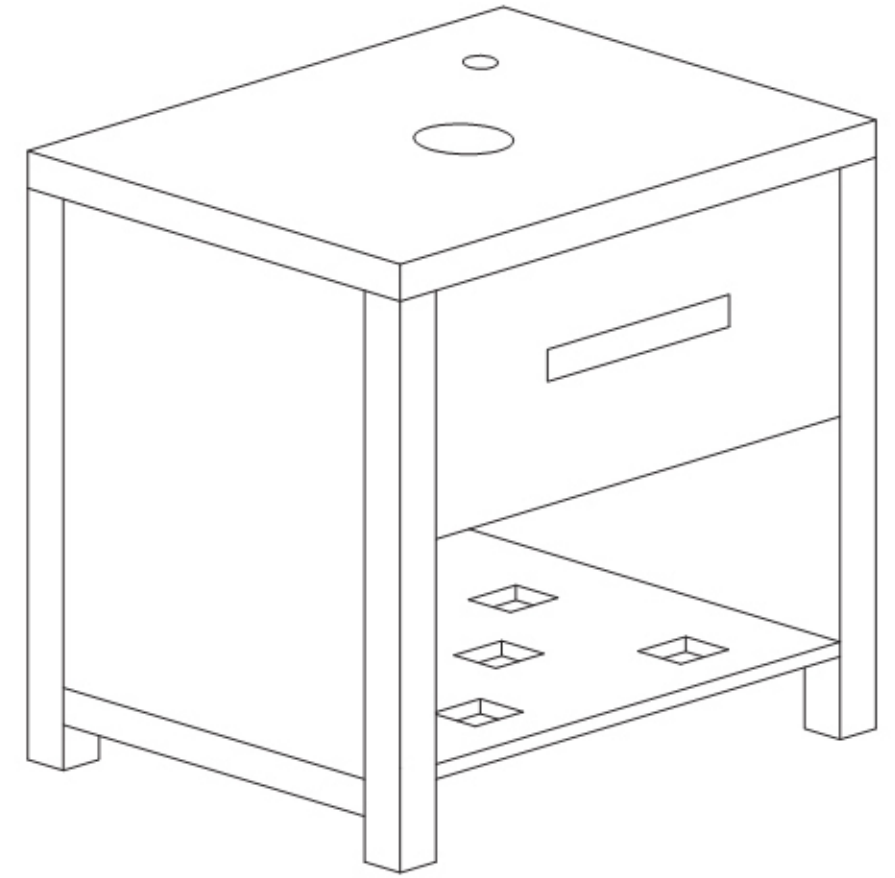

### Features

- Solid rubber wood
- Storage cabinet with aluminum hardware
- 1 soft-close door
- Aluminum hardware
- Open shelf
- Metal leg caps
- Vessel application

### Nominal Dimension

- 24W x 19D x 29H (inches)