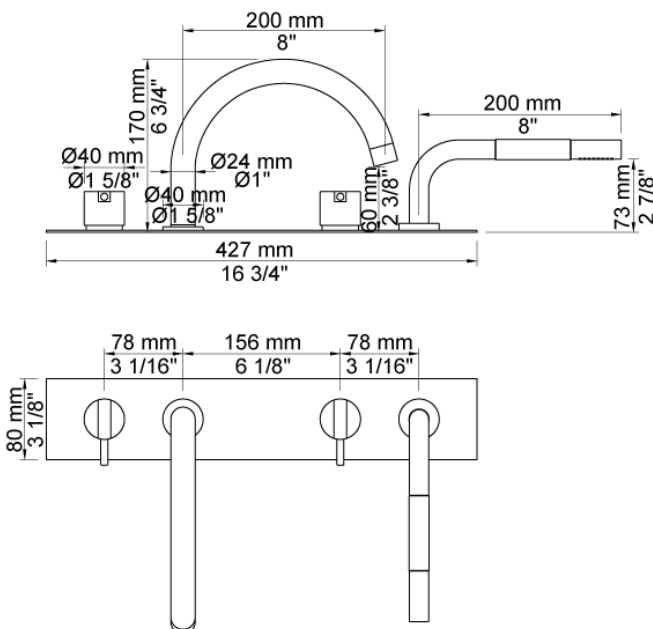

Date:

Client:

Project:

VOLA product: BK12

BK12

One-handle mixer with swivel spout for bath filling and mixer with hand shower.

Complete with mounting bracket and water collection box.

BK12 UP = Plumbed part, fixing bracket and water collection box.

BK12 AP = Trim parts.

Flow

	Bar:	1,0	2,0	3,0	4,0	5,0
090E	(l/min)	11,6	16,3	20,0	23,1	25,8
T1	(l/min)	5,8	8,2	10,0	11,6	12,9

Available in colours

- Color 02, Grey
- Color 04, Light blue
- Color 05, Orange
- Color 06, Light green
- Color 08, Yellow
- Color 09, Dark grey
- Color 12, Mocca
- Color 14, Bright red
- Color 15, Dark blue
- Color 16, Polished chrome
- Color 17, Gloss black
- Color 18, White
- Color 19, Natural brass
- Color 20, Brushed chrome
- Color 21, Carmine red
- Color 25, Pink
- Color 27, Matt black
- Color 40, Brushed stainless steel