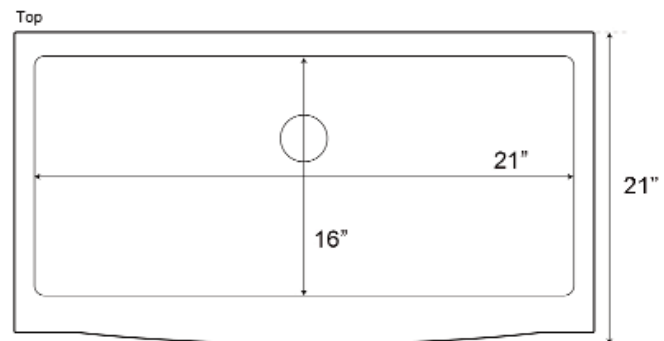

**24" BREMEN SINGLE
BOWL FARMER SINK**

Cat. No
FSSSB2037-SS

W: 24"
D: 21"
H: 10"

Features:

- ▶ Solid 16 gauge, 304 grade metal construction
- ▶ Tight radius corners
- ▶ Easy maintenance with matte finish
- ▶ Mounting clips included
- ▶ Template is included
- ▶ Insulated for sound reduction
- ▶ Rim width is 1-1/2"
- ▶ Accommodates 3-1/2" drain

Compliance Certification
Meets or exceeds the following
specifications: ASME
A112.19.3-2001 for Stainless Steel.

***Please do NOT cut hole without
template or actual product.**

Interior Dimensions:

Basin Interior: 21" W x 16" D
Basin Depth: 9-1/2"

Dimensions of fixture are nominal and may vary within the range of tolerances established by ANSI Standard A112.19.2. Dimensions and specifications subject to change without notice.