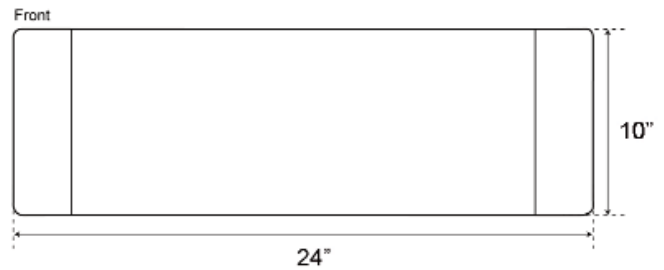

**24" BREMEN SINGLE
BOWL FARMER SINK**

Cat. No
FSSSB2037-SS

W: 24"
D: 21"
H: 10"

Features:

- ▶ Solid 16 gauge, 304 grade metal construction
- ▶ Tight radius corners
- ▶ Easy maintenance with matte finish
- ▶ Mounting clips included
- ▶ Template is included
- ▶ Insulated for sound reduction
- ▶ Rim width is 1-1/2"
- ▶ Accommodates 3-1/2" drain

Compliance Certification
Meets or exceeds the following
specifications: ASME
A112.19.3-2001 for Stainless Steel.

***Please do NOT cut hole without
template or actual product.**

Interior Dimensions:

Basin Interior: 21" W x 16" D
Basin Depth: 9-1/2"

Dimensions of fixture are nominal and may vary within the range of tolerances established by ANSI Standard A112.19.2. Dimensions and specifications subject to change without notice.