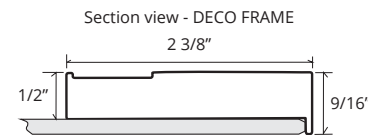

### SPECIFICATIONS

Roughing-in Opening	22 3/8" x 29 3/8"
Overall Dimensions	23 1/8" x 30 1/8"

GLASSCRAFTERS INC.

Side Mirror Kit  
 SMK6-30  
 Order for  
 Surface Mount

Side Mirror Kit  
 SRMK2-30  
 Order for  
 Semi-Recessed  
 Mount