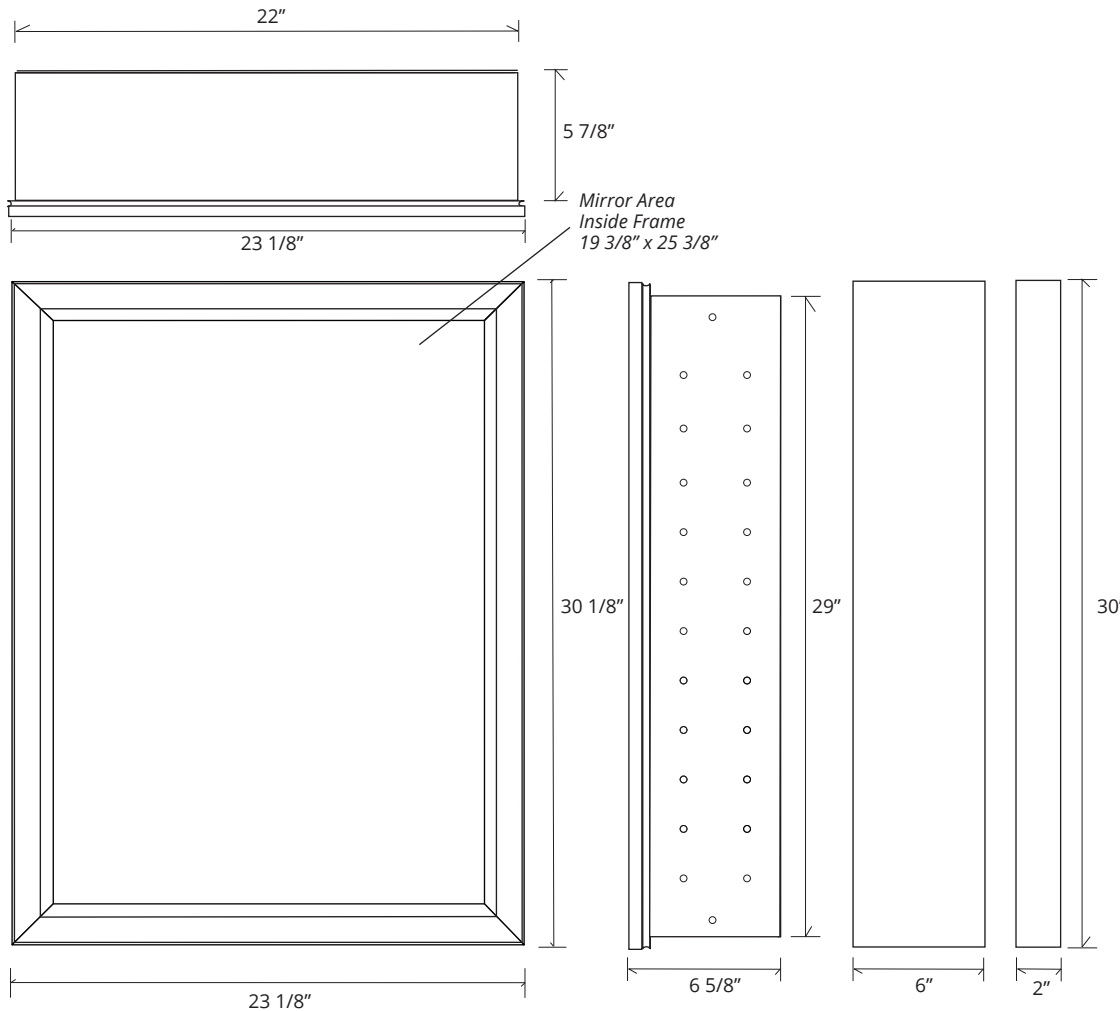

# DECO FRAMED MIRROR CABINET

## GC2430-6-SC-DE

Side Mirror Kit - Order for Surface Mount, #SMK6-30; or Semi Recessed #SRMK2-30  
 Beveled Mirror also available (add "BM" to model code)

Finishes: Polished Chrome, Polished Nickel, Brushed Nickel, Brushed Bronze, Oil Rubbed Bronze

### SPECIFICATIONS

Roughing-in Opening	22 3/8" x 29 3/8"
Overall Dimensions	23 1/8" x 30 1/8"

GLASSCRAFTERS INC.

Side Mirror Kit  
 SMK6-30  
 Order for  
 Surface Mount

Side Mirror Kit  
 SRMK2-30  
 Order for  
 Semi-Recessed  
 Mount