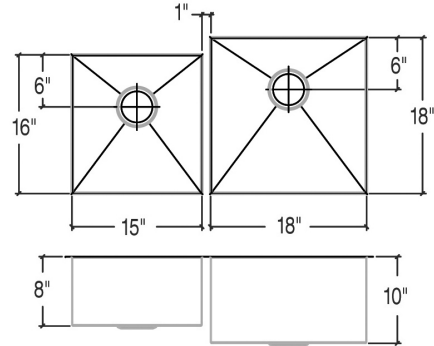

003641 | **UrbanEdge®**

Project name: _____

Specifier: _____ Contractor: _____

Features

- Handcrafted in Canada using recycled American stainless steel
- Commercial grade
- 16 ga material thickness
- Corrosion resistant 304 series stainless steel (18/10)
- Elegant no. 4 brushed finish (appliance finish)
- Highly efficient sound deadening pads
- Practical flat sink bottom and straight bowl sides
- Stylish and functional bowl bottom grooves
- Optional in-bowl storage drawer
- Rear 3 1/2" drain placement
- Limited lifetime warranty

Standards compliance

- ASME A112.19.3
- CSA B45.0
- CSA B45.4

Optional accessories

- Colander 205012
- Colander 205014
- Cutting board 210047
- Cutting board 210049
- Drain fitting 100056
- Drain fitting 100080
- Drain fitting 100081
- Drain fitting 100082
- Drain fitting 100083
- Grid 200302
- Grid 200315

Sink dimensions

Model	Overall	Bowls	Depth	Cabinet Size*	Drain
003641	35" x 19 1/2"	LH 15" x 16" RH 18" x 18"	8" 10"	39"	3 1/2"
003640	35" x 19 1/2"	LH 18" x 18" RH 15" x 16"	10" 8"	39"	3 1/2"

* Cabinet Size is the Recommended Cabinet Size

Product specifications

Sink type to be undermount double bowl. Sink to be handcrafted from a single sheet of 16 ga stainless steel having 18/10 chrome/nickel content and a no.4 brushed finish. Sink to feature bowl bottom grooves, rear 3 1/2" drain placement and sound deadening pads. Sink overall dimensions to be 35" left-to-right and 19 1/2" front-to-back. LH Bowl dimensions to be 15" left-to-right and 16" front-to-back. RH Bowl dimensions to be 18" left-to-right and 18" front-to-back. Sink to feature 0mm radius corners. Sink to be Julien UrbanEdge® collection model 003641 with bowl depth of 8" on LH bowl and 10" on RH bowl.

Warranty

Julien inc. offers a LIMITED LIFETIME WARRANTY on the fix components of its stainless steel sinks against defects of material and workmanship. For further details on our product warranty, please refer to our catalog or Web site.