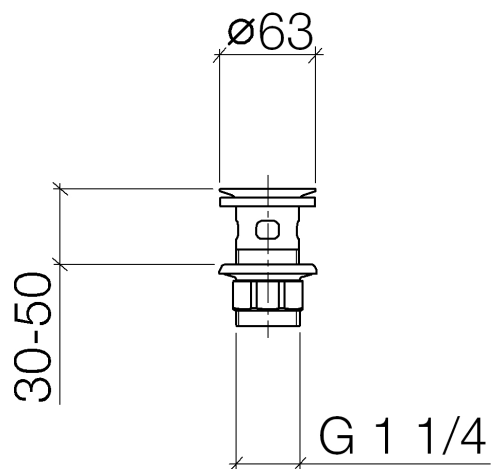

Product specifications

Suitable only for basins with overflow.
Available in all Dornbracht finishes.

Surfaces

- chrome 10105970-00
- matt platinum 10105970-06
- platinum 10105970-08
- brass 10105970-09
- matt white 10105970-10
- matt black 10105970-33
- champagne 10105970-47

Exploded assembly drawing

Order quantity

No.	Article number	Name	Installation quantity
1	09210208690	cap	1
2	091101027ff	cup	1
3	09140503990	seal	1
4	09140302590	seal	1
5	092310020ff	nut	1