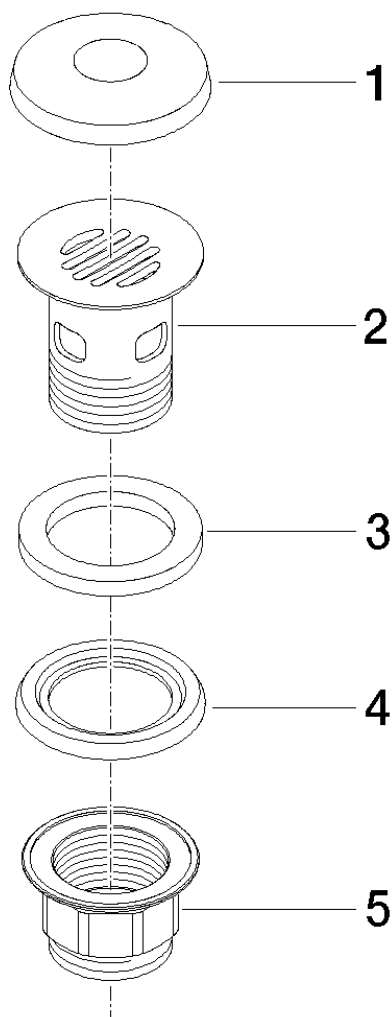

Product specifications

Suitable only for basins with overflow.
Available in all Dornbracht finishes.

Surfaces

- chrome 10105970-00
- matt platinum 10105970-06
- platinum 10105970-08
- brass 10105970-09
- matt white 10105970-10
- matt black 10105970-33
- champagne 10105970-47

Exploded assembly drawing

Order quantity

No.	Article number	Name	Installation quantity
1	09210208690	cap	1
2	091101027ff	cup	1
3	09140503990	seal	1
4	09140302590	seal	1
5	092310020ff	nut	1