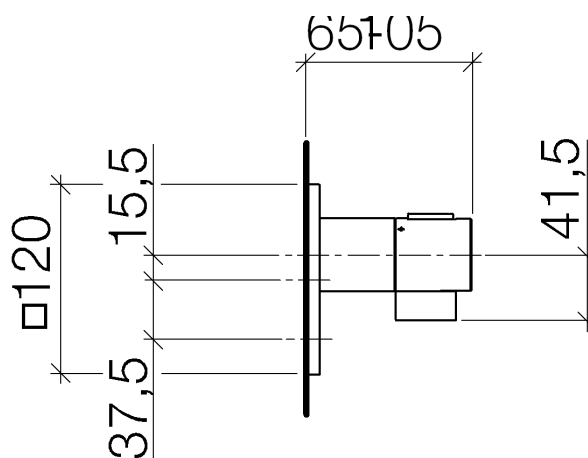

### Product specifications

#### Exposed trim parts only, rough to be ordered separately

- Flange 4 3/4 x 4 3/4"
- Temperature control handle with safety lock 100.4 °FC / 40°C [ADA]

### Accessories required

- Rough for xTOOL thermostat without volume control; 35517970
- Rough for xTOOL thermostat without volume control; 35517970

**Exploded assembly drawing**

**Order quantity**

<b>No.</b>	<b>Article number</b>	<b>Name</b>	<b>Installation quantity</b>
1	1217897090	extension	1
2	09310909590	bar	1
3	091102196ff	cover	1
4	09141004990	seal	1
5	092102112ff	sleeve	1
6	04173300600ff	handle	1
7	092133010ff	handle	1
8	09160202790	spring	1
9	092033006ff	handle	1
10	093030159ff	screw	1
11	093030160ff	screw	1