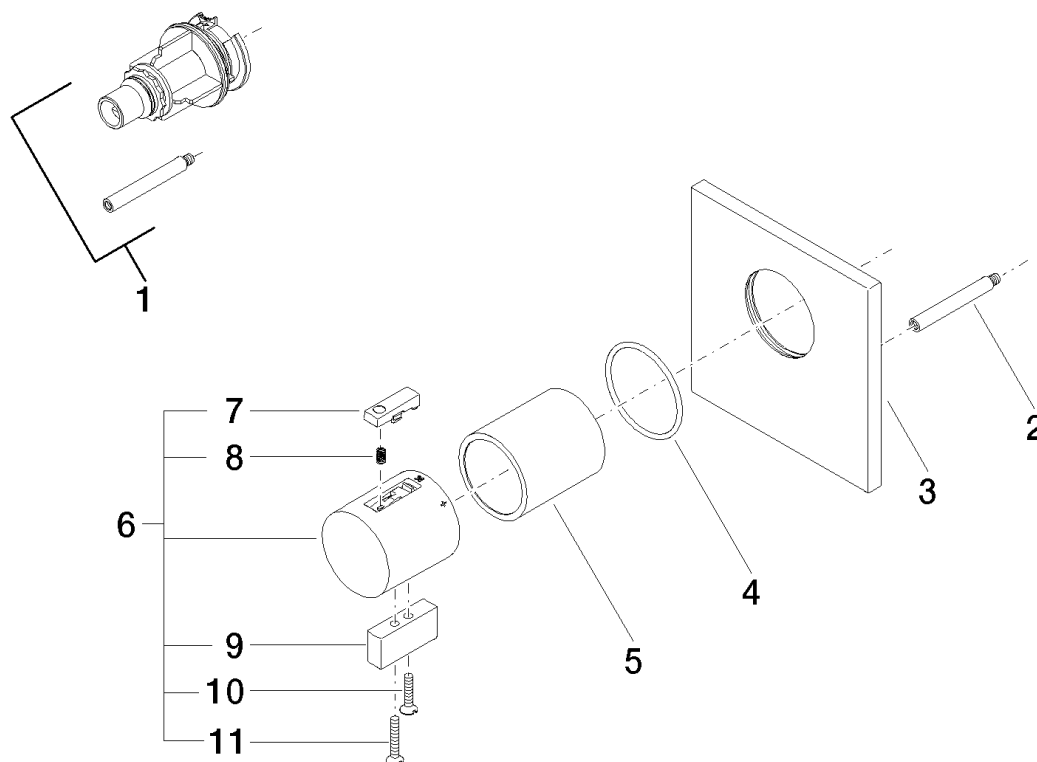

#### Exposed trim parts only, rough to be ordered separately

- Flange 4 3/4 x 4 3/4"
- Temperature control handle with safety lock 100.4 °FC / 40°C [ADA]

### Accessories required

- Rough for xTOOL thermostat without volume control; 35517970
- Rough for xTOOL thermostat without volume control; 35517970

**Exploded assembly drawing**

**Order quantity**

<b>No.</b>	<b>Article number</b>	<b>Name</b>	<b>Installation quantity</b>
1	1217897090	extension	1
2	09310909590	bar	1
3	091102196ff	cover	1
4	09141004990	seal	1
5	092102112ff	sleeve	1
6	04173300600ff	handle	1
7	092133010ff	handle	1
8	09160202790	spring	1
9	092033006ff	handle	1
10	093030159ff	screw	1
11	093030160ff	screw	1