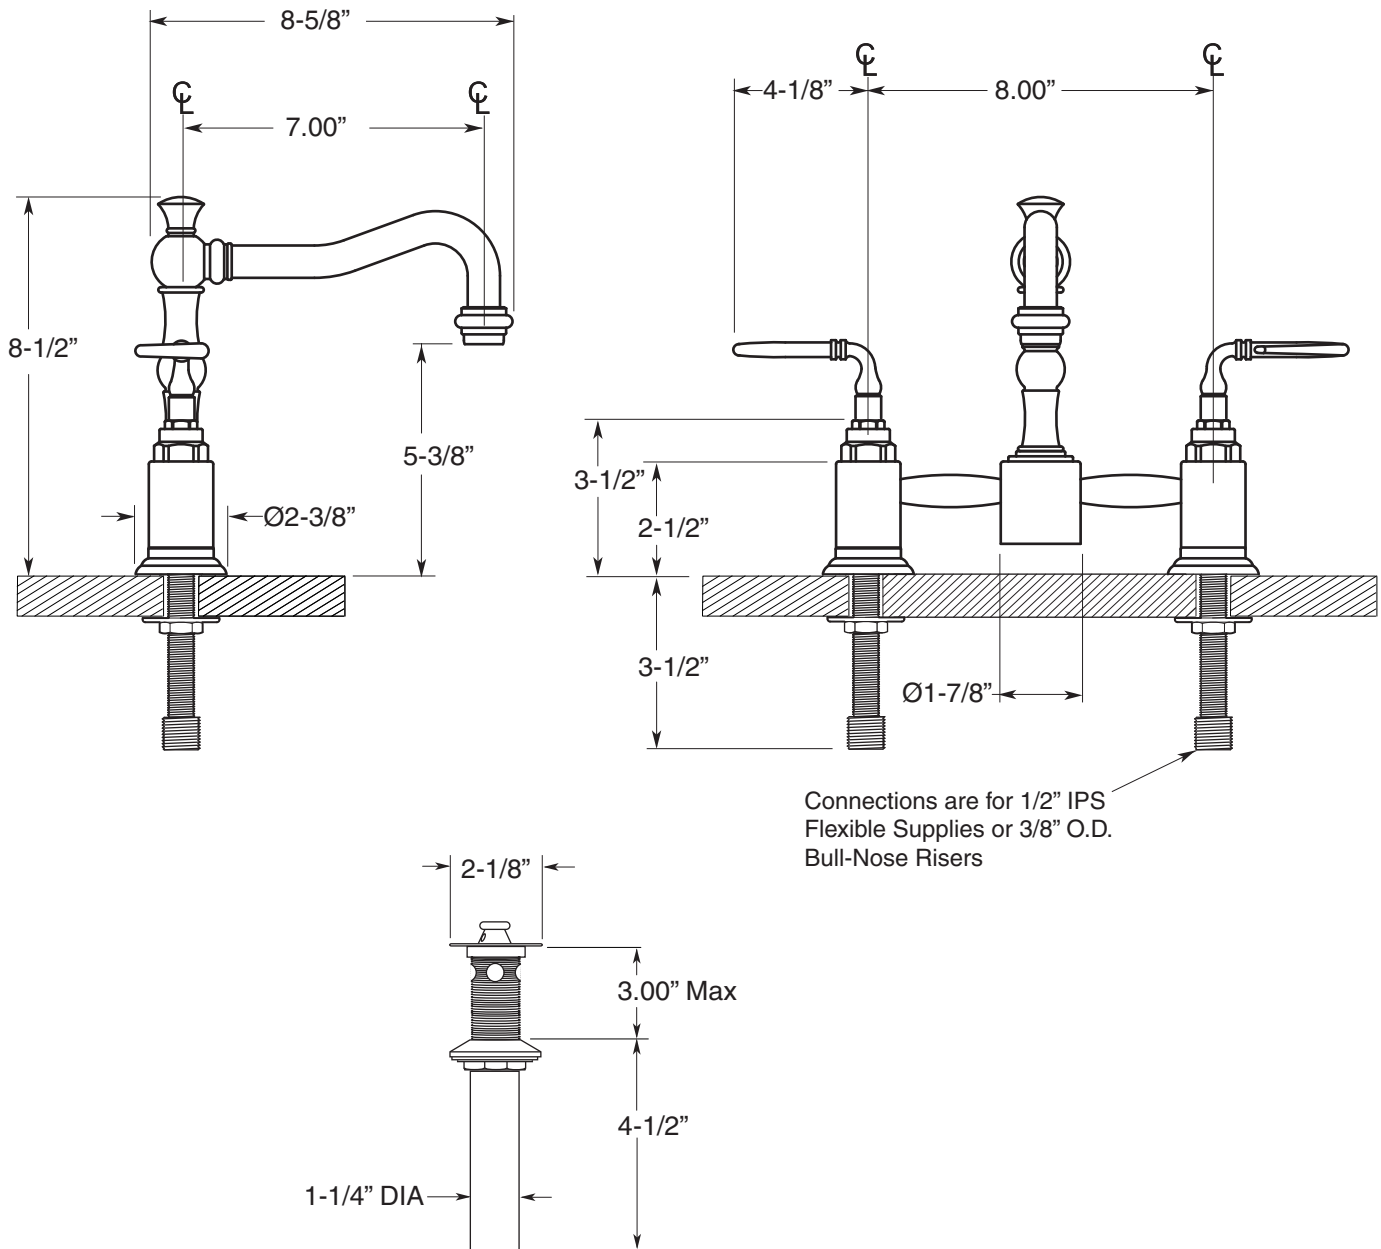

**FEATURES:**

- All brass construction. Flexible hose connections.
- Includes lift & turn drain with overflow.
- Replacement cartridge P/N: 18.30.029-cold /18.30.030-hot
- Available in all finishes. Warranty varies according to finish selection.
- Standard aerator is limited to 1.5 gpm.
- Certified to meet and exceed the following codes and standards:  
ASME A112.18.1-2005/CSAB 125.1-2005.

Bordeaux  
Pillar Lavatory Set  
(Swivel Spout)  
1.3564034

Note: Measurements are subject to change or cancellation. No responsibility is assumed for use of superseded or voided pages.