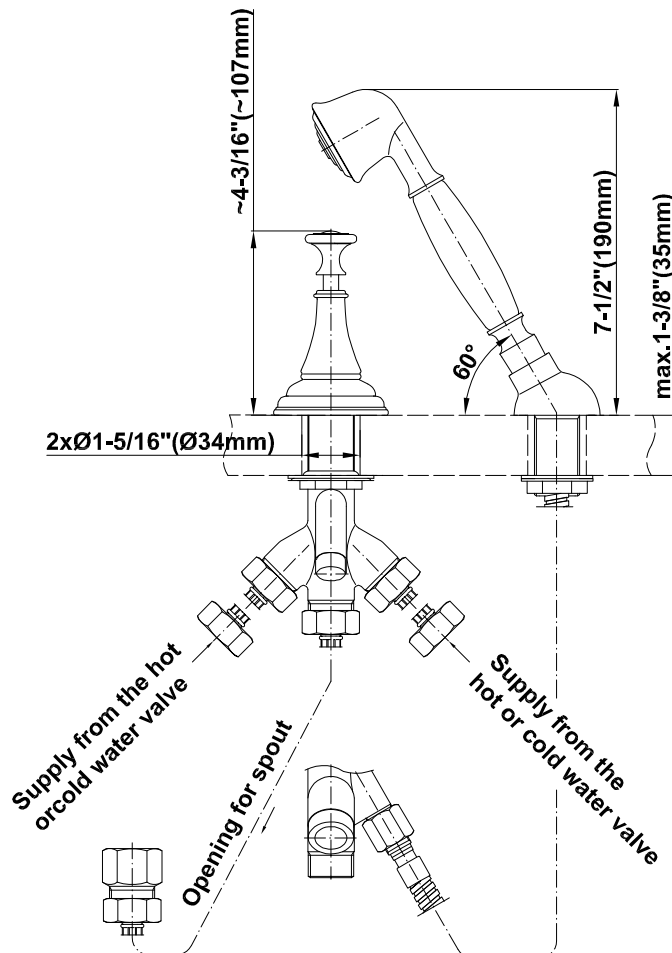

Warranty

- Limited lifetime warranty

For complete warranty information go to www.graff-faucets.com/en-nam/warranty