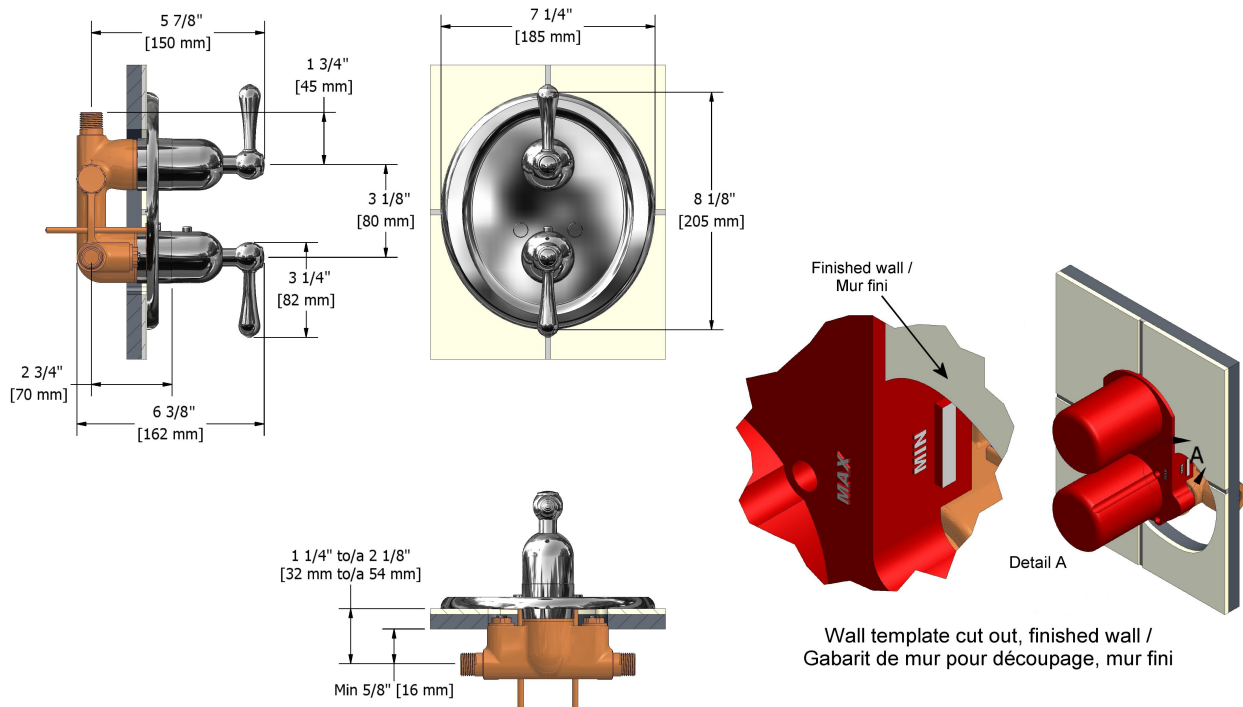

Type T/P 1/2" complete valve with shut-off valve
MA42LXX

Specifications

Descriptions

- 1/2" inlet male NPT
- Thermostatic/pressure balance cartridge
- Check stops
- 1 integrated volume control
- Three 1/2" outlets male NPT

Available colors

- C : Chrome
- BN : Brushed nickel (PVD)

Available flows

- 46 L/min, 12 gpm (US) 60psi

Cartridges

- 401-079 (Volume control)
- 401-107 (Thermostatic pressure balance)

Certifications

- CSA B125.1
- ASME A112.18.1
- ASSE 1016
- CMR248 Approval